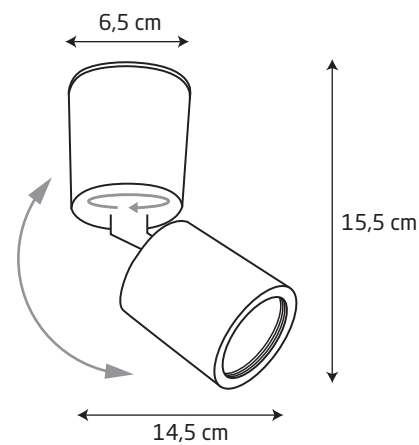

DOT								
C0123	WH	GU10	50W	230V	✓	IP20	OPT.	✓
C0157	BK	GU10	50W	230V	✓	IP20	OPT.	✓

ETNA												
C0144	BK	10W	✓	230V	—	650lm	3000K	80	IP44	50°	—	✓