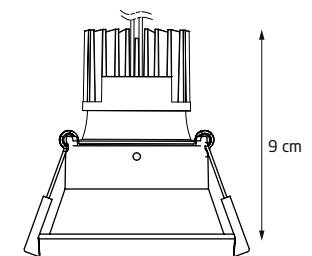

BELLATRIX BATH

H0113	WH	LED MODULE H0112	230V	—	IP54	60°	Ø 77mm
H0114	BK	LED MODULE H0112	230V	—	IP54	60°	Ø 77mm

do oprawki można zastosować żarówkę GU10 Ø 50mm/ fixture is compatible with bulb GU10 Ø 50 mm