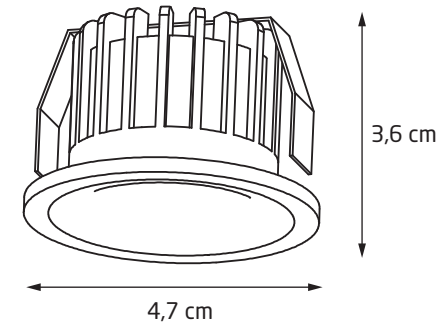

YUCA FIXED

	LED int(W)	INC	⚡	adj°	☀️	🌈	CRI	💧	📐	🌀	🔌	3D	IES	
H0102	WH	3W	✓	230V	—	250lm	3000K	80	IP20	45°	—	Ø 40mm	✓	✓
H0103	BK	3W	✓	230V	—	250lm	3000K	80	IP20	45°	—	Ø 40mm	✓	✓

**YUCA
ROUND TILTED**

	LED int(W)	INC	⚡	adj°	☀️	🌈	CRI	💧	📐	🌀	🔌	3D	IES	
H0104	WH	3W	✓	230V	✓	250lm	3000K	80	IP20	45°	—	Ø 45mm	✓	✓
H0105	BK	3W	✓	230V	✓	250lm	3000K	80	IP20	45°	—	Ø 45mm	✓	✓