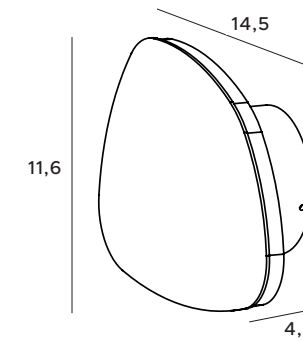

—

IP44

OPT

✓

PUZZLE

		LED int(W)	INC	⚡	adj ^o	☀	☀	CRI	💧	🌀	3D
--	--	---------------	-----	---	------------------	---	---	-----	---	---	----

W0299	WH	5W	✓	230V	—	300lm	3000K	90	IP20	—	✓
-------	----	----	---	------	---	-------	-------	----	------	---	---