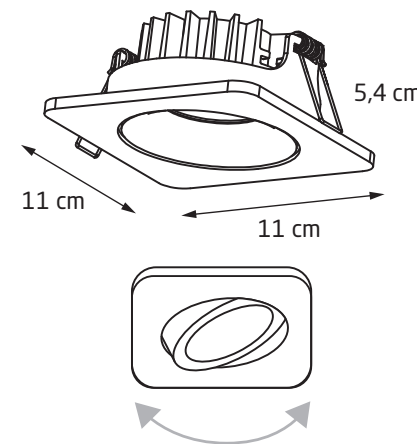

ARYA TILTED		LED int(W)	INC	⚡	adj°	☀️	🌈	CRI	IP	📐	🔌	📐	3D	IES
H0098	WH	8W	✓	230V	✓	610lm	3000K	90	IP20	35°	TRIAC	Ø 92mm	✓	✓
H0099	BK	8W	✓	230V	✓	610lm	3000K	90	IP20	35°	TRIAC	Ø 92mm	✓	✓

ARYA SQUARE		LED int(W)	INC	⚡	adj°	☀️	🌈	CRI	IP	📐	🔌	📐	3D	IES
H0100	WH	8W	✓	230V	✓	610lm	3000K	90	IP20	35°	TRIAC	Ø 100mm	✓	✓
H0101	BK	8W	✓	230V	✓	610lm	3000K	90	IP20	35°	TRIAC	Ø 100mm	✓	✓