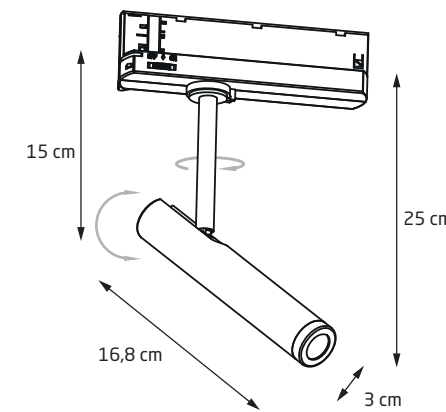

PISTOL

S0005

WH

LED
int(W)

INC

⚡

↻
adj°

☀

☀

CRI

💧

📐

⊞

3D

IES

12W

✓

230V

✓

750lm

3000K

90

IP20

25°

—

✓

✓

S0006

BK

12W

✓

230V

✓

750lm

3000K

90

IP20

25°

—

✓

✓