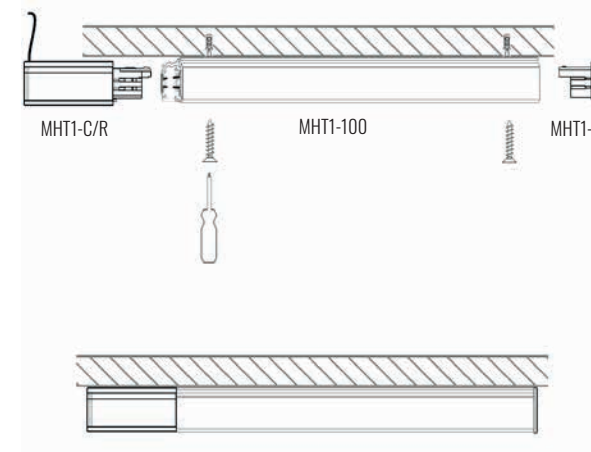

ryc.1 Montaż szyny do sufitu / Track - ceiling mounting