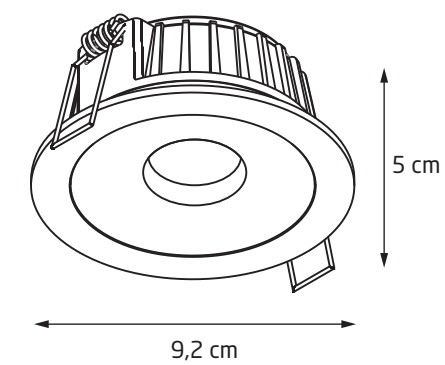

PLAZMA

		LED Int(W)	INC	⚡	adj°	☀️	🌈	CRI	💧	📐	🌀	📦	IES	
H0089	WH	13W	✓	230V	—	572lm	3000K	90	IP54	20°	—	Ø 80mm	✓	✓
H0088	BK	13W	✓	230V	—	572lm	3000K	90	IP54	20°	—	Ø 80mm	✓	✓