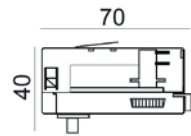

MHT1-A-BK **BK** ŁĄCZNIK ŁAMANY

MHT1-A-WH **WH** ADJUSTABLE CONNECTOR