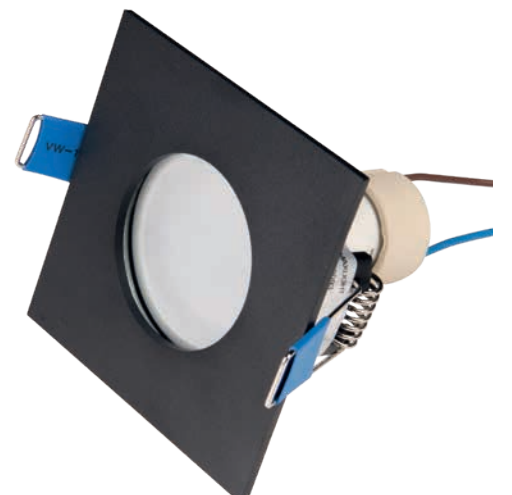

SIGNAL I

H0084	WH	GU10	50W	230V	✓	IP20	OPT.	Ø 82mm	✓
H0086	BK	GU10	50W	230V	✓	IP20	OPT.	Ø 82mm	✓

SIGNAL II

H0083	WH	GU10	2 x 50W	230V	✓	IP20	OPT.	2 x Ø 82mm	✓
H0087	BK	GU10	2 x 50W	230V	✓	IP20	OPT.	2 x Ø 82mm	✓