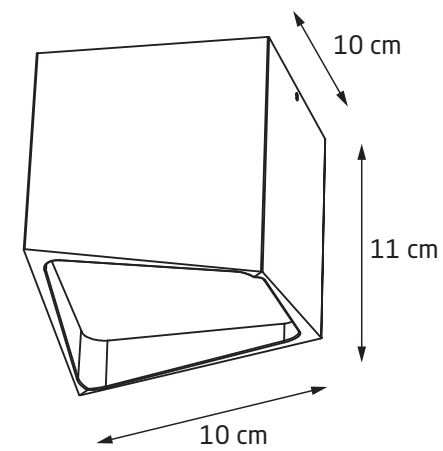

DOT								
C0123	WH	GU10	50W	230V	✓	IP20	OPT.	✓
C0157	BK	GU10	50W	230V	✓	IP20	OPT.	✓

ETNA												
C0144	BK	10W	✓	230V	—	650lm	3000K	80	IP44	50°	—	✓