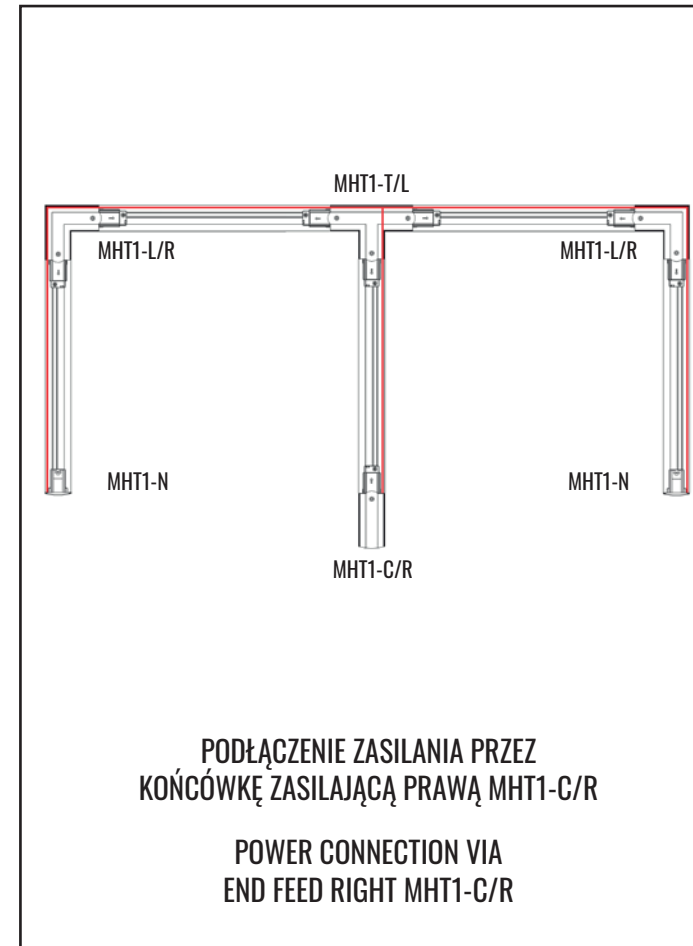

Przedstawione poniżej schematy przedstawiają niektóre z popularnych układów, które można łatwo zbudować za pomocą naszych komponentów systemów szynowych MAXLIGHT. Sprawdź położenie rowka na schemacie, aby upewnić się, że zachowana jest właściwa polaryzacja.

Below listed diagrams shows some of popular layouts easy to build up with our MAXLIGHT track systems components. Check the groove position on the diagram to ensure correct polarity.

SYSTEM PODKOWA

UŻYTE KOMPONENTY/COMPONENTS USED:

SYSTEM ES

UŻYTE KOMPONENTY/COMPONENTS USED:

SYSTEM EM

UŻYTE KOMPONENTY/COMPONENTS USED:

SYSTEM PROSTOKĄT

UŻYTE KOMPONENTY/COMPONENTS USED: