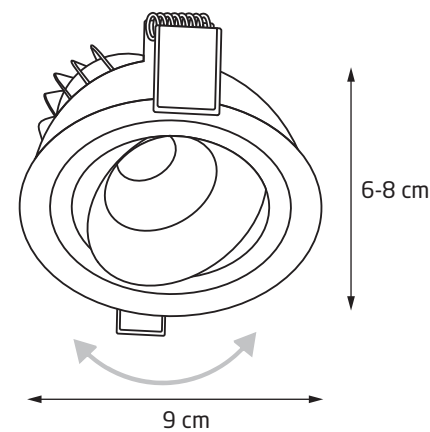

HIDEN

		LED Int(W)	INC	⚡	adj°	☀️	🌈	CRI	💧	📐	🔌	📦	IES
H0109	WH	10W	✓	230V	✓	900lm	3000K	90	IP32	38°	—	Ø 90mm	✓
H0110	BK	10W	✓	230V	✓	900lm	3000K	90	IP32	38°	—	Ø 90mm	✓