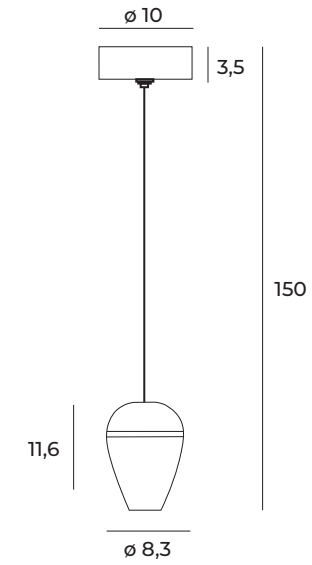

P0471

COMETSHINE

			LED Int(W)	INC	⚡	adj°	☀	🌈	CRI	💧	📐	📐	📐
P0471	BK	PG	3W + 5W	✓	230V	—	480lm	3000K	90	IP20	38°	—	✓
P0472	BK	PG	3W + 5W	✓	230V	—	480lm	3000K	90	IP20	38°	—	✓