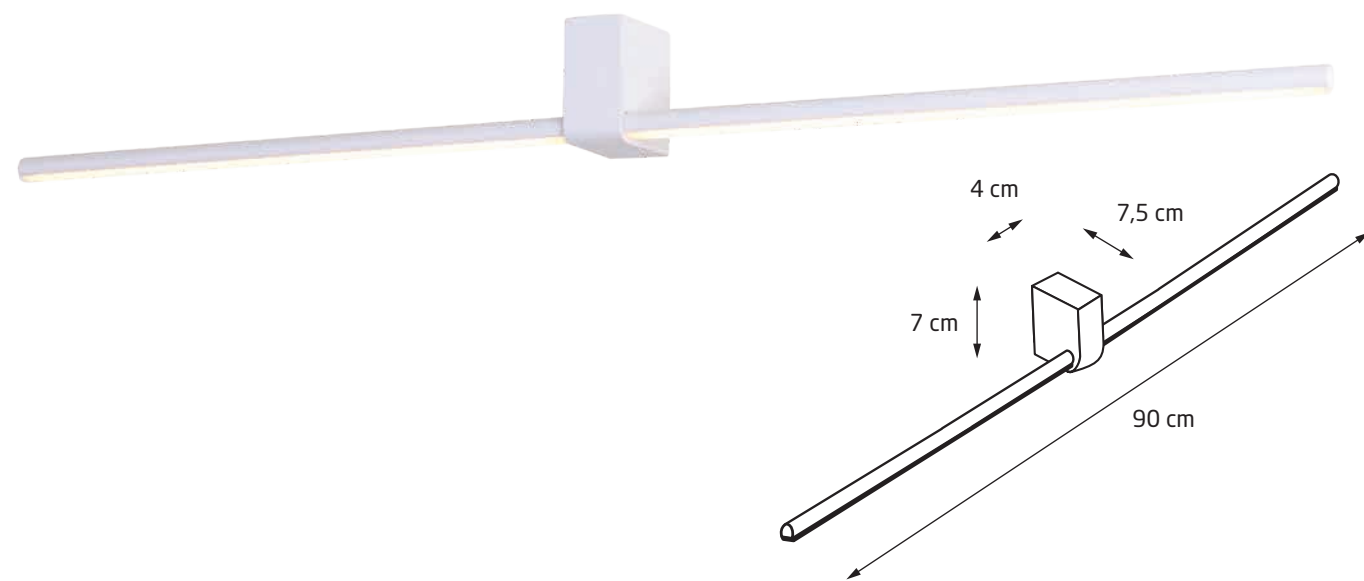

300lm

3000K

90 CRI

IP54

36°

—

✓

FINGER		LED int(W)	INC	⚡	adj°	☀️	🌈	CRI	💧	🔺	🌀	3D
W0155	WH	7,5W	✓	230V	—	975lm	3000K	80	IP54	84°	—	✓
W0231	BK	7,5W	✓	230V	—	975lm	3000K	80	IP54	84°	—	✓