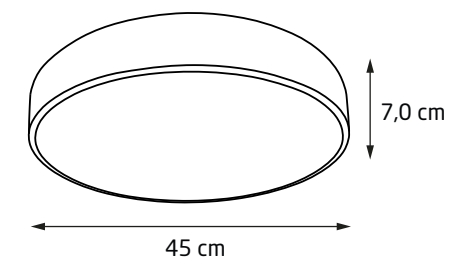

ROUNDY

C0214

BK

LED
int(W)

INC

230V

adj°
—

3852lm

4000K

CRI
90+

IP54

105°

TRIAC

3D

IES
✓