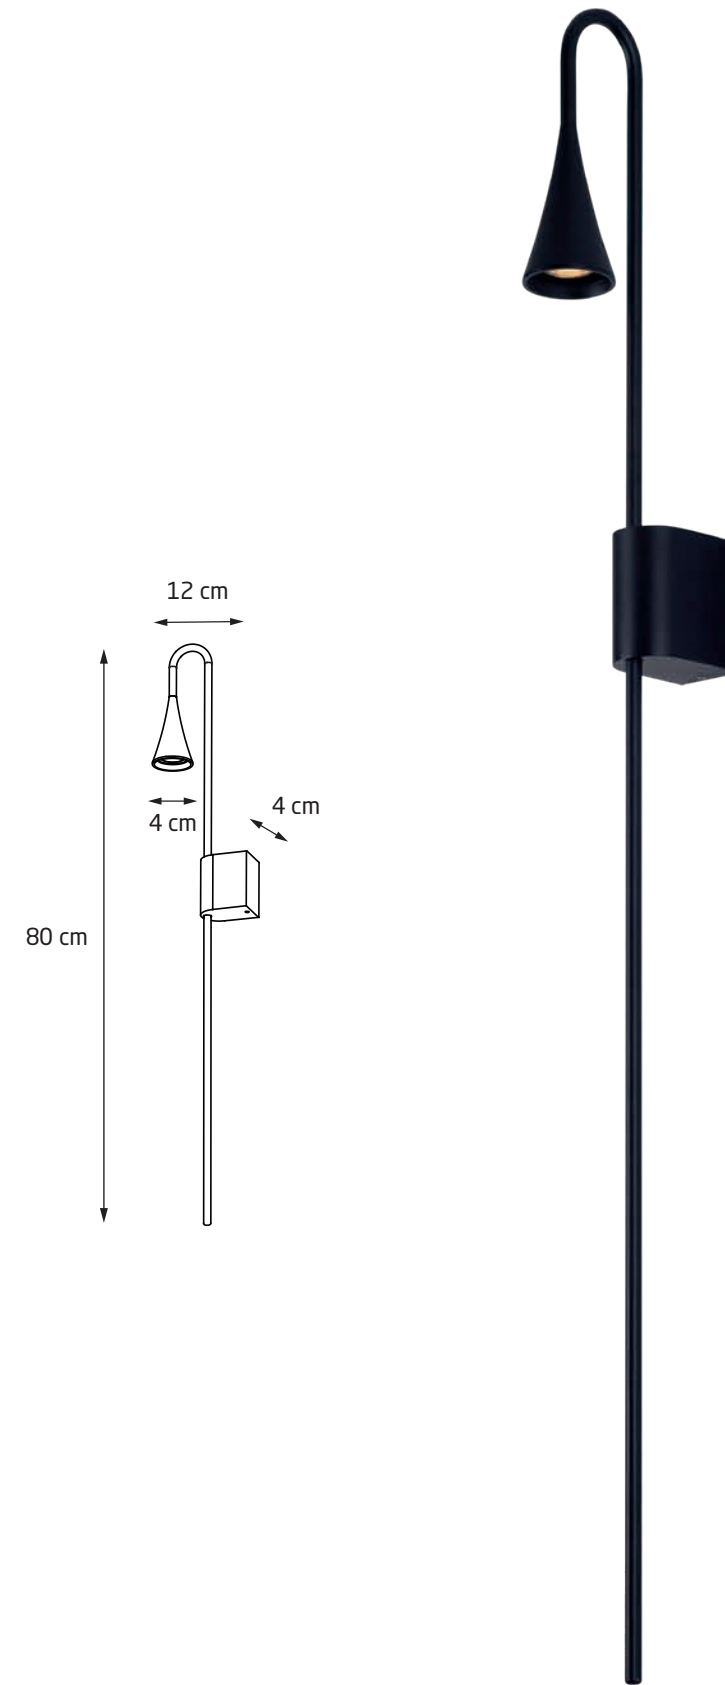

COMET

W0280

BK

LED
Int(W)

INC

230V

adj°

300lm

3000K

90 CRI

IP54

36°

—

✓