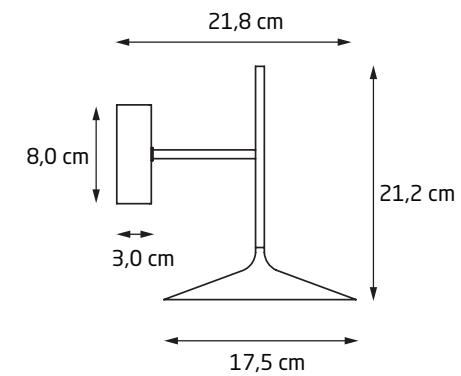

GEOMETRIC

	LED int(W)	INC	⚡	adj°	☀️	🌈	CRI	💧	📐	📦	
W0233D	BK 45W	✓	230V	—	2700lm	3000K	80	IP20	115°	✓	✓
W0234	WH 45W	✓	230V	—	2700lm	3000K	80	IP20	115°	—	✓

HANA

	LED int(W)	INC	⚡	adj°	☀️	🌈	CRI	💧	📐	📦	IES	
W0303	BK 6W	✓	230V	—	540lm	3000K	90+	IP20	115°	—	✓	✓
W0304	SG 6W	✓	230V	—	540lm	3000K	90+	IP20	115°	—	✓	✓