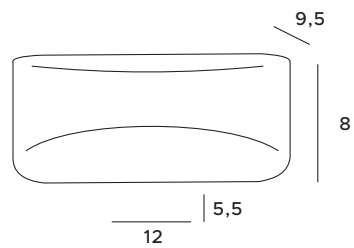

GEOMETRIC

	LED int(W)	INC	⚡	adj°	☀️	🌈	CRI	💧	📐	📦	
W0233D	BK 45W	✓	230V	—	2700lm	3000K	80	IP20	115°	✓	✓
W0234	WH 45W	✓	230V	—	2700lm	3000K	80	IP20	115°	—	✓

HANA

	LED int(W)	INC	⚡	adj°	☀️	🌈	CRI	💧	📐	📦	IES	
W0303	BK 6W	✓	230V	—	540lm	3000K	90+	IP20	115°	—	✓	✓
W0304	SG 6W	✓	230V	—	540lm	3000K	90+	IP20	115°	—	✓	✓