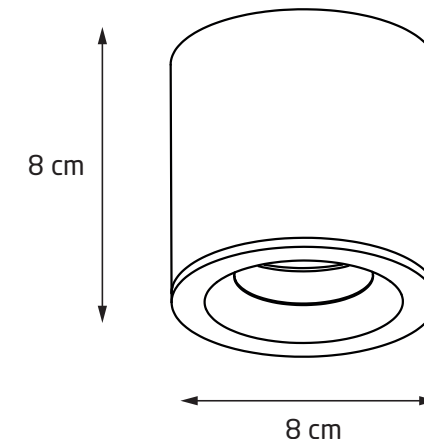

SYSTEMY SZYNOWE
PRZYKŁADY
180-185

MHT1-P50-BK
/MHT1-P50-WH
186

MHT1-P1-BK
/MHT1-P1-WH
186

MHT1-P2-BK
/MHT1-P2-WH
186

MHT1-T/L-BK
/MHT1-T/L-WH
186

LAMPY NATYNKOWE
/
SURFACE MOUNTED

FORM								
C0107	PCR	GU10	50W	230V	—	IP65	OPT.	✓
C0215	WH	GU10	50W	230V	—	IP65	OPT.	✓
C0216	BK	GU10	50W	230V	—	IP65	OPT.	✓
C0217	SG	GU10	50W	230V	—	IP65	OPT.	✓