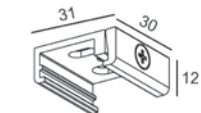

MHT1-P30-WH **WH**

MHT1-P50-BK **BK**

ZAWIESIE LINKOWE 5M
TRACK SUSPENSION WITHOUT CLAMP 5M

MHT1-P50-WH **WH**

MHT1-P1-BK **BK**

UCHWYT DO SZYN KRÓTKI
STANDARD
SHORT CLAMP FOR TRACK

MHT1-P1-WH **WH**

MHT1-P2-BK **BK**