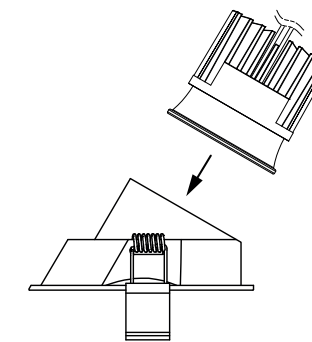

BELLATRIX SIDE

H0115	WH	LED MODULE H0112	230V	—*	IP20	60°	Ø 90mm
H0116	BK	LED MODULE H0112	230V	—*	IP20	60°	Ø 90mm

—* oprawa oświetlająca ścianę/wall washer fixture do oprawki można zastosować żarówkę GU10 Ø 50mm/ fixture is compatible with bulb GU10 Ø 50 mm