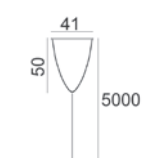

MHT1-P30-WH **WH**

MHT1-P50-BK **BK**

ZAWIESIE LINKOWE 5M
TRACK SUSPENSION WITHOUT CLAMP 5M

MHT1-P50-WH **WH**

MHT1-P1-BK **BK**

UCHWYT DO SZYN KRÓTKI
STANDARD
SHORT CLAMP FOR TRACK

MHT1-P1-WH **WH**

MHT1-P2-BK **BK**