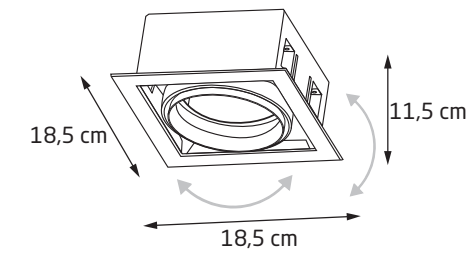

MATRIX I

	Color	Light Type	Power	Voltage	Adjustable	IP Rating	Beam Angle	Dimensions	3D
H0059	WH	AR111 GU10	50W	230V	✓	IP20	OPT. 170mm X 170mm	✓	
H0048	BK	AR111 GU10	50W	230V	✓	IP20	OPT. 170mm X 170mm	✓