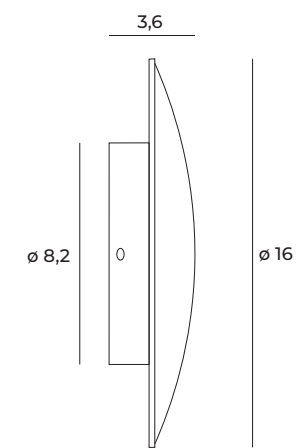

LUISANT

W0310

GF

6W

✓

230V

—

360lm

3000K

90+

IP20

—

—

✓