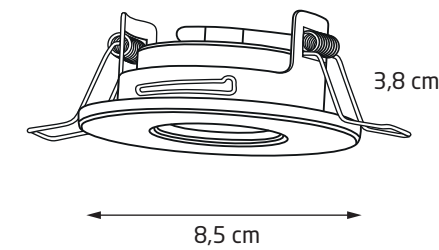

ARYA TILTED		LED int(W)	INC	⚡	adj°	☀️	🌈	CRI	IP	📐	🔌	📐	3D	IES
H0098	WH	8W	✓	230V	✓	610lm	3000K	90	IP20	35°	TRIAC	Ø 92mm	✓	✓
H0099	BK	8W	✓	230V	✓	610lm	3000K	90	IP20	35°	TRIAC	Ø 92mm	✓	✓

ARYA SQUARE		LED int(W)	INC	⚡	adj°	☀️	🌈	CRI	IP	📐	🔌	📐	3D	IES
H0100	WH	8W	✓	230V	✓	610lm	3000K	90	IP20	35°	TRIAC	Ø 100mm	✓	✓
H0101	BK	8W	✓	230V	✓	610lm	3000K	90	IP20	35°	TRIAC	Ø 100mm	✓	✓