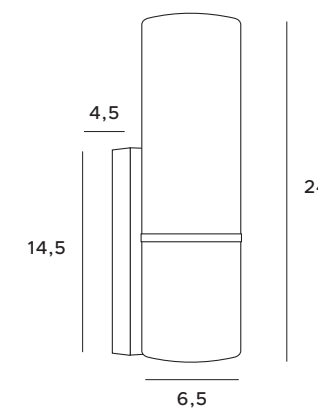

IP20

—

—

✓

3D

ARAXA

	LED Int(W)	INC	⚡	adj°	☀️	🌈	CRI	💧	🔺	⊙	3D	IES	
W0177	WH	12W	✓	230V	—	600lm	3000K	80	IP20	—	—	✓	✓
W0178	BK	12W	✓	230V	—	600lm	3000K	80	IP20	—	—	✓	✓

CANDY