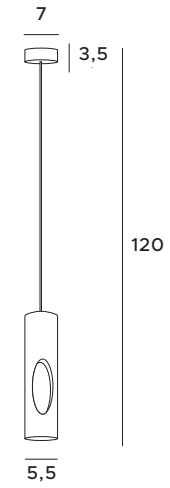

—

—

✓

COMET

		LED int(w)	INC	⚡	adj°	☀	🌈	CRI	💧	📐	📐	📐
🏠 P0433	BK	5W	✓	230V	—	430lm	3000K	80	IP20	36°	—	✓
🏠 P0434	BK	5W	✓	230V	—	430lm	3000K	80	IP20	36°	—	✓
🏠 P0435	BK	5W	✓	230V	—	430lm	3000K	80	IP20	36°	—	✓