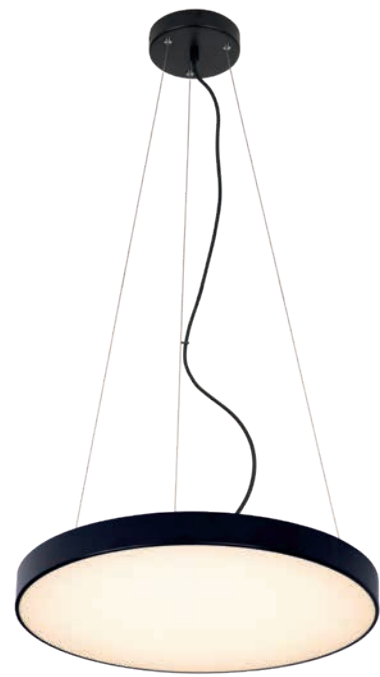

HARD

P0452

BK

LED

48W

INC

✓

230V

✓

3360lm

3000K

90

IP20

110°

—

✓

RAPID

P0155

WH

LED

1 X 36W

INC

✓

230V

✓

2590lm

3000K

80

IP32

—

—

✓