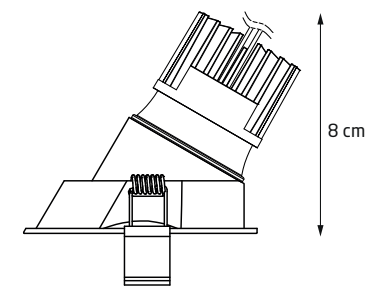

BELLATRIX SIDE

H0115	WH	LED MODULE H0112	230V	—*	IP20	60°	Ø 90mm
H0116	BK	LED MODULE H0112	230V	—*	IP20	60°	Ø 90mm

—* oprawa oświetlająca ścianę/wall washer fixture do oprawki można zastosować żarówkę GU10 Ø 50mm/ fixture is compatible with bulb GU10 Ø 50 mm