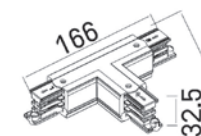

MHT1-X-BK **BK**

ŁĄCZNIK-X

MHT1-X-WH **WH**

X-CONNECTOR