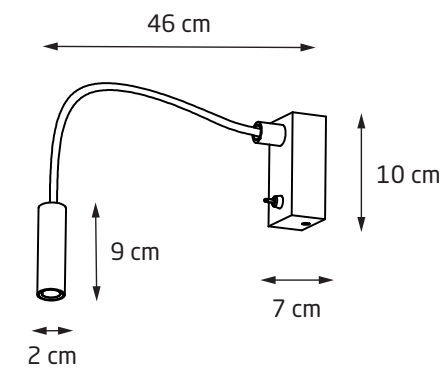

RIDER

W0047

WH

LED int(ov)
INC
⚡
adj°
☀️
🌈
CRI
💧
⌚
3D

3W ✓ 230V ✓ 190lm 3000K 80 IP20 - ✓

W0046

BK

3W ✓ 230V ✓ 190lm 3000K 80 IP20 - ✓