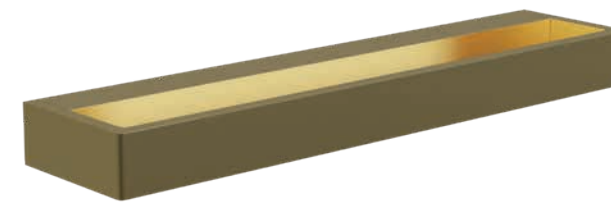

FLINK

W0306

WH

LED
int(0)

INC

⚡

adj°

☀️

🌈

CRI

💧

📐

📦

12W

✓

230V

✓

960lm

3000K

80+

IP44

350°

—

✓

W0307

BK

12W

✓

230V

✓

960lm

3000K

80+

IP44

350°

—

✓

W0318

PG

12W

✓

230V

✓

960lm

3000K

80+

IP44

350°

—

✓