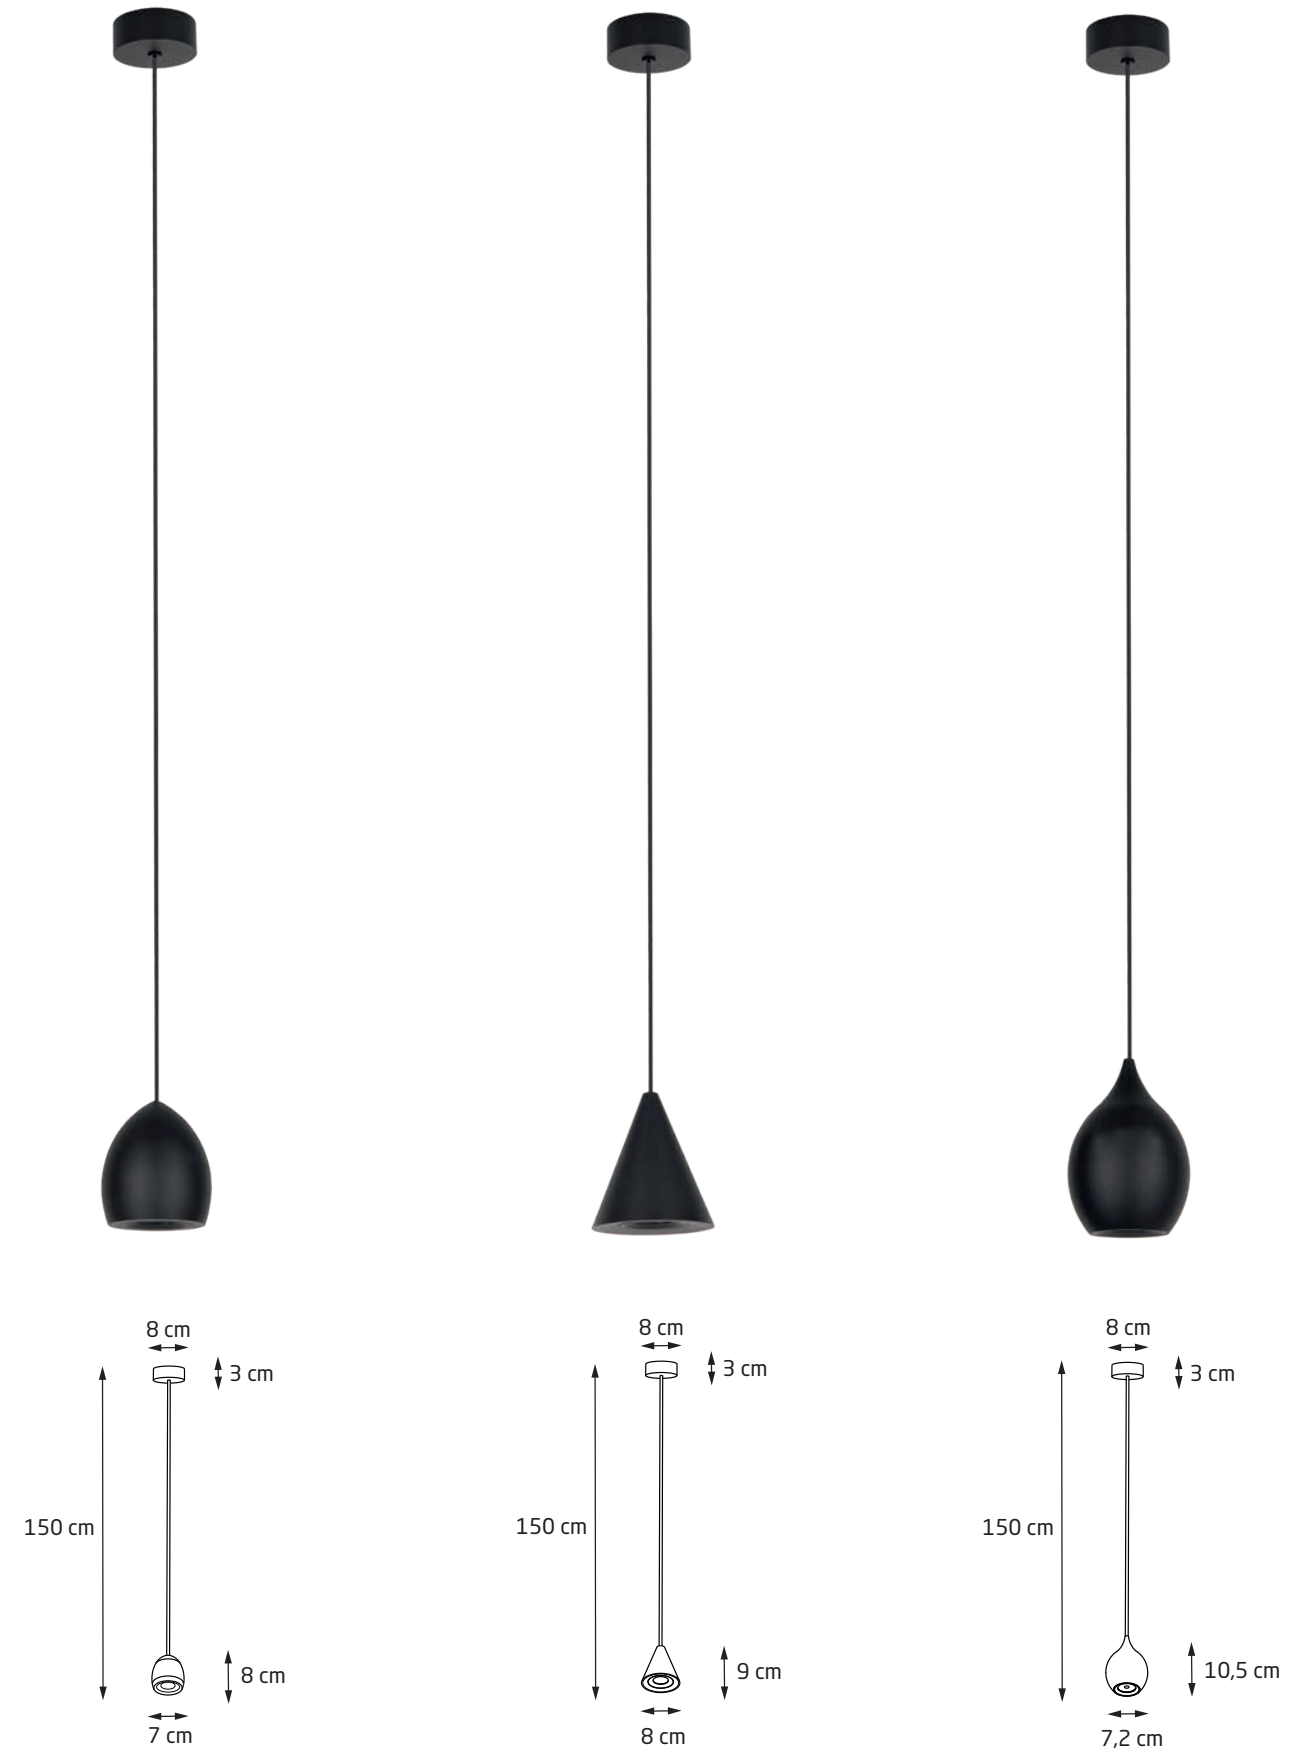

—

—

✓

COMET

		LED int(w)	INC	⚡	adj°	☀	🌈	CRI	💧	📐	📐	📐
🏠 P0433	BK	5W	✓	230V	—	430lm	3000K	80	IP20	36°	—	✓
🏠 P0434	BK	5W	✓	230V	—	430lm	3000K	80	IP20	36°	—	✓
🏠 P0435	BK	5W	✓	230V	—	430lm	3000K	80	IP20	36°	—	✓