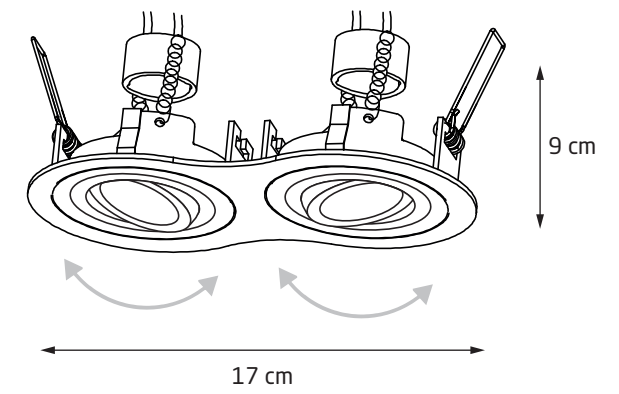

SIGNAL I

H0084	WH	GU10	50W	230V	✓	IP20	OPT.	Ø 82mm	✓
H0086	BK	GU10	50W	230V	✓	IP20	OPT.	Ø 82mm	✓

SIGNAL II

H0083	WH	GU10	2 x 50W	230V	✓	IP20	OPT.	2 x Ø 82mm	✓
H0087	BK	GU10	2 x 50W	230V	✓	IP20	OPT.	2 x Ø 82mm	✓