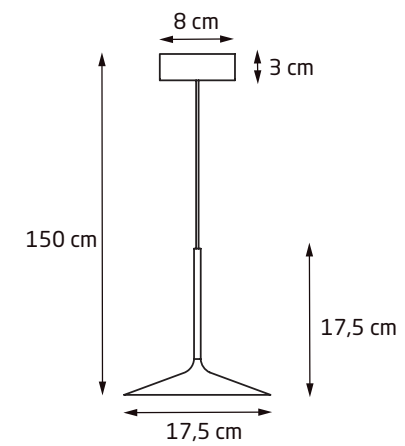

HANA

		LED Int(W)	INC	⚡	adj°	☀️	🌈	CRI	IP	📐	📦	IES	
P0456	BK	6W	✓	230V	—	540lm	3000K	90+	IP20	115°	—	✓	✓
P0460	SG	6W	✓	230V	—	540lm	3000K	90+	IP20	115°	—	✓	✓