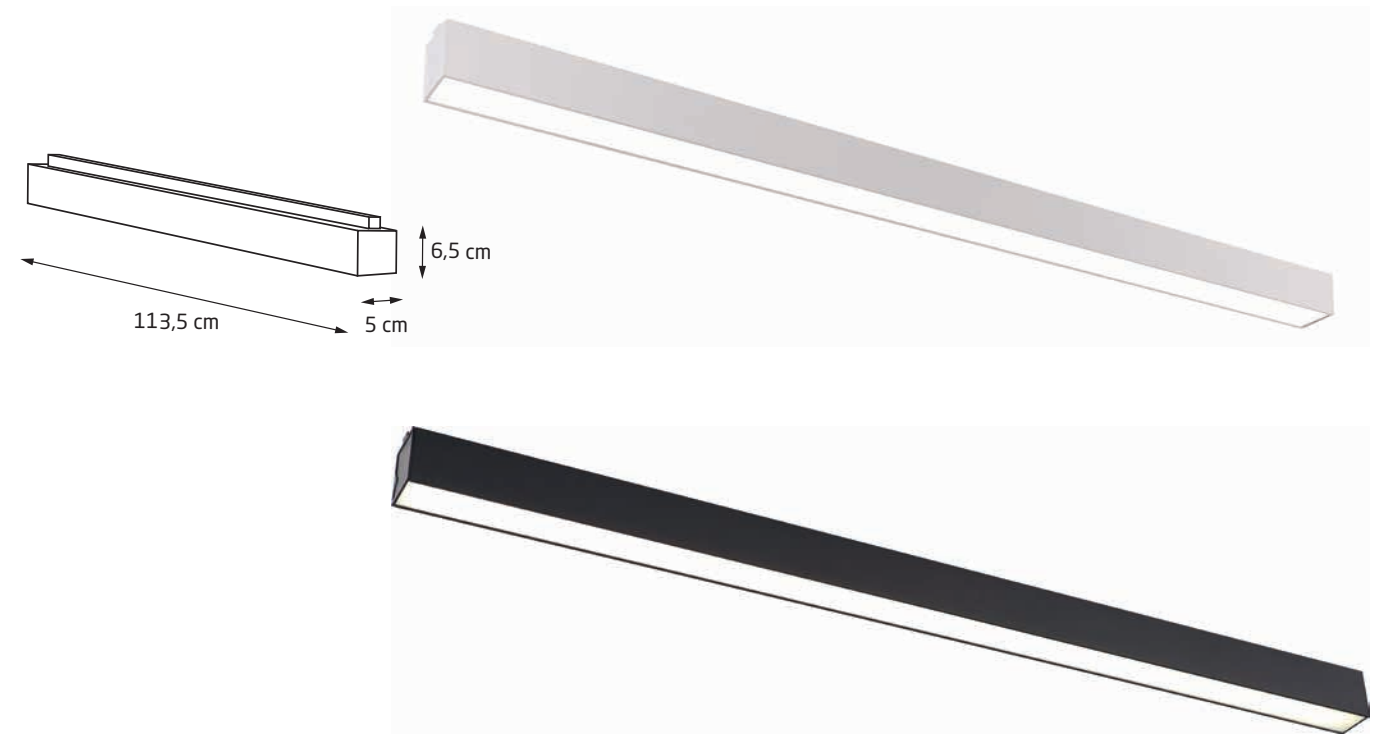

LINEAR

		LED int(w)	INC	⚡	adj°	☀️	🌈	CRI	IP	📐	📦	IES	
C0125	WH	36W	✓	230V	—	2700lm	4000K	80	IP20	100°	—	✓	✓
C0125D	WH	36W	✓	230V	—	2700lm	4000K	80	IP20	100°	TRIAC	✓	✓
C0175	BK	36W	✓	230V	—	2700lm	4000K	80	IP20	100°	—	✓	✓
C0175D	BK	36W	✓	230V	—	2700lm	4000K	80	IP20	100°	TRIAC	✓	✓