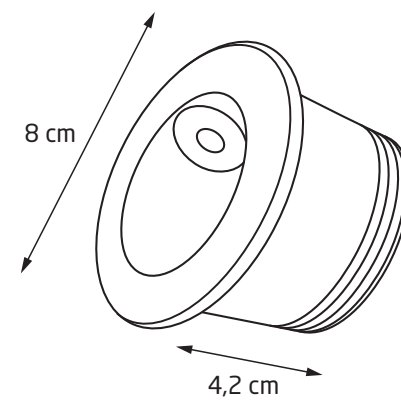

TIME

H0074

WH	LED int(w)	2W	230V	adj°	160lm	3000K	CRI 80	IP54	—	—	Ø 65mm	3D

TIME

H0073

WH	LED int(w)	2W	230V	adj°	160lm	3000K	CRI 80	IP54	—	—	Ø 65mm	3D