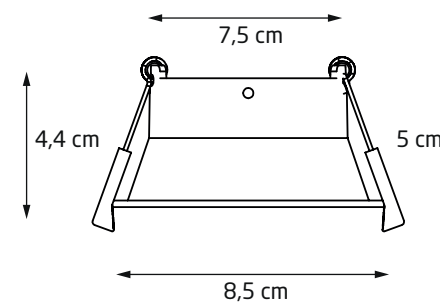

BELLATRIX BATH

H0113	WH	LED MODULE H0112	230V	—	IP54	60°	Ø 77mm
H0114	BK	LED MODULE H0112	230V	—	IP54	60°	Ø 77mm

do oprawki można zastosować żarówkę GU10 Ø 50mm/ fixture is compatible with bulb GU10 Ø 50 mm