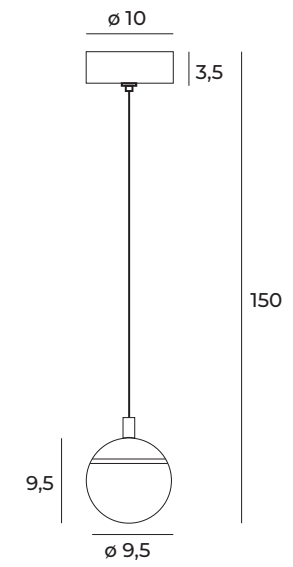

P0472

COMETSHINE

			LED Int(W)	INC	⚡	adj°	☀	🌈	CRI	💧	📐	📐	📐
P0471	BK	PG	3W + 5W	✓	230V	—	480lm	3000K	90	IP20	38°	—	✓
P0472	BK	PG	3W + 5W	✓	230V	—	480lm	3000K	90	IP20	38°	—	✓