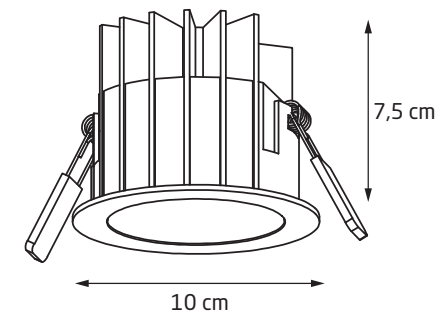

PAXO

		LED Int(LW)	INC	⚡	adj°	☀️	🌈	CRI	💧	⚠️	🌀	🔦	📦	IES	
H0108	WH	10W	✓	230V	—	572lm	3000K	90	IP65	45°	—	Ø 80mm	✓	✓	✓
RH0108	BK												✓		
RH0108	SG												✓