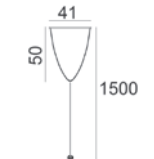

MHT1-P30-BK **BK**

ZAWIESIE LINKOWE 3M
TRACK SUSPENSION WITHOUT CLAMP 3M

MHT1-P30-WH **WH**