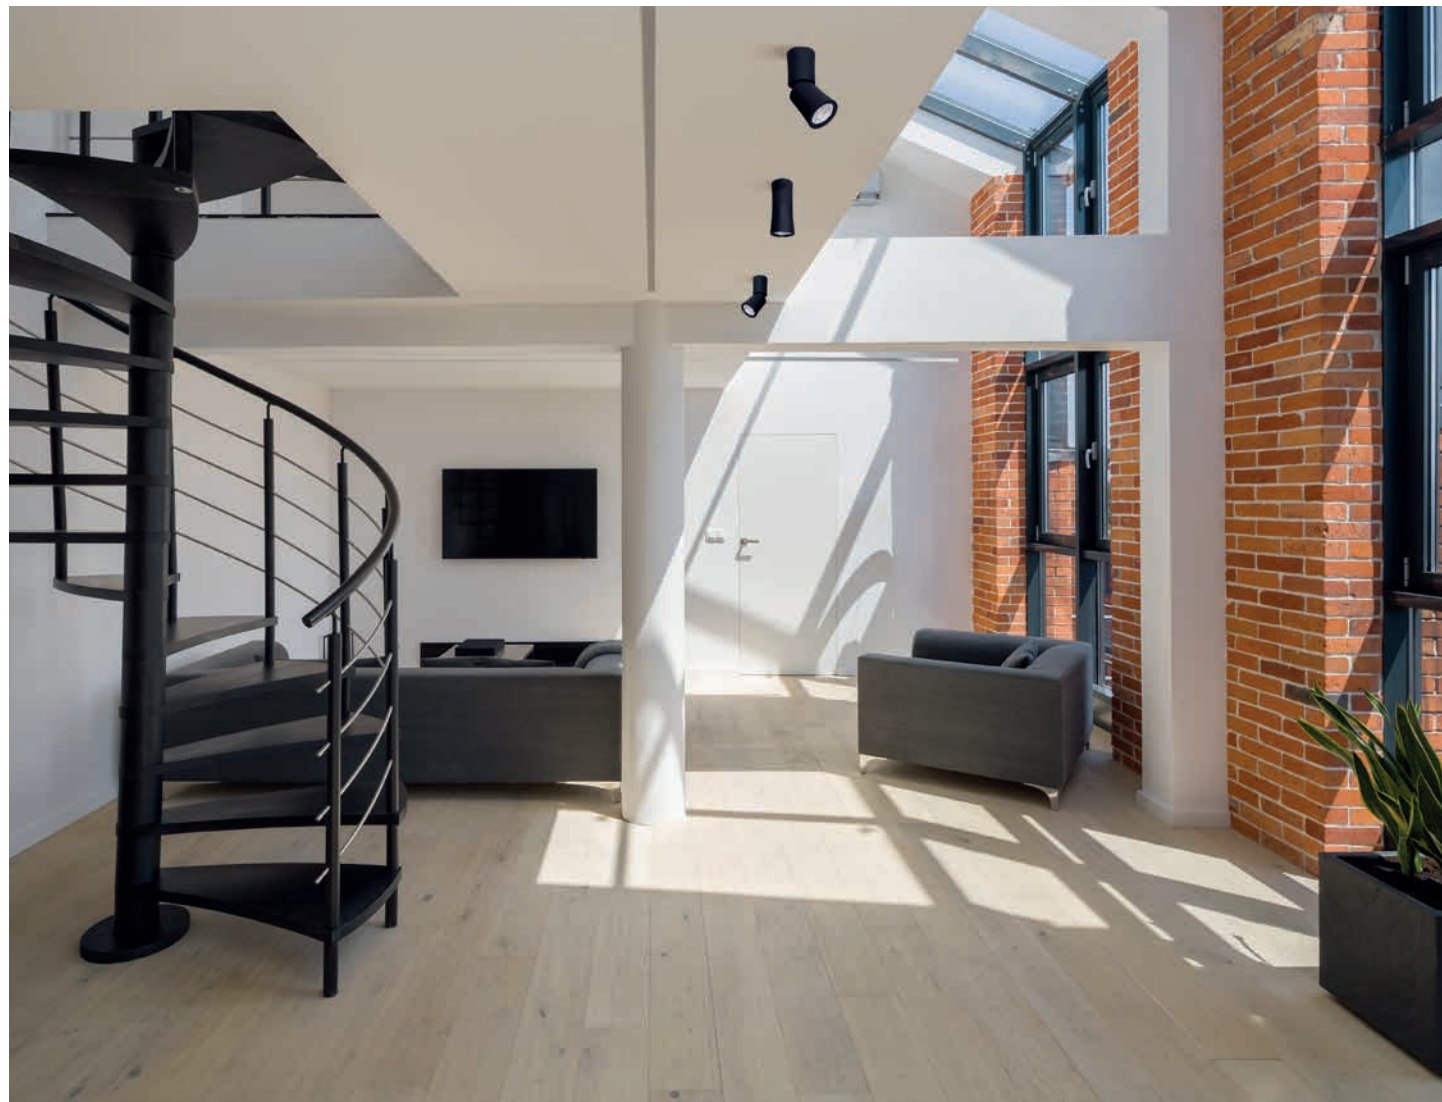

DOT								
C0123	WH	GU10	50W	230V	✓	IP20	OPT.	✓
C0157	BK	GU10	50W	230V	✓	IP20	OPT.	✓

ETNA												
C0144	BK	10W	✓	230V	—	650lm	3000K	80	IP44	50°	—	✓