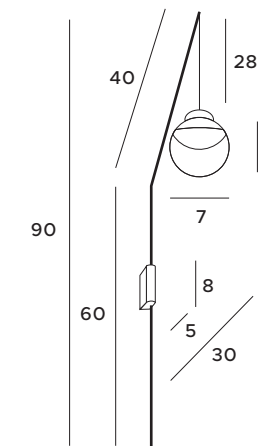

ZOOM

W0269

BK

LED
int(W)

3W

INC

✓

⚡

230V

adj°

—

☀️

300lm

🌈

3000K

CRI

90

💧

IP20

⌚

—

3D

✓