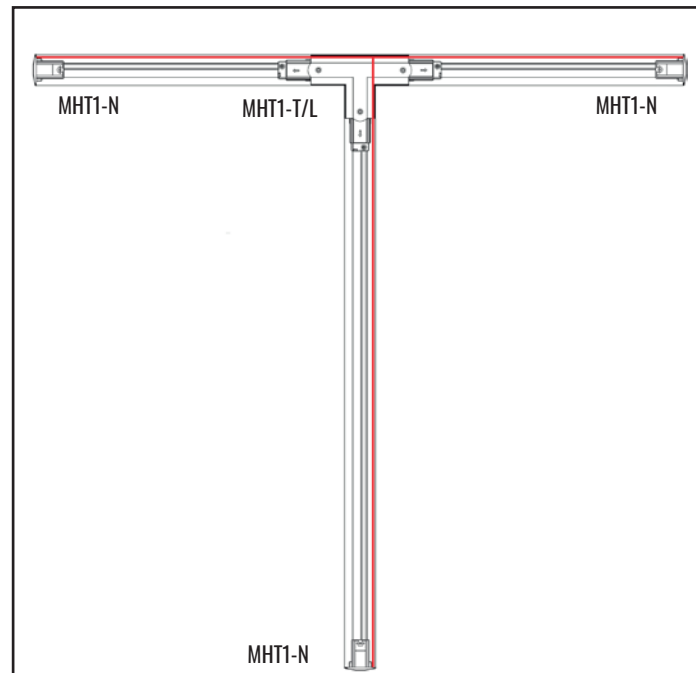

SYSTEM TE 1

PODŁĄCZENIE ZASILANIA PRZEZ
KOŃCÓWKĘ ZASILAJĄCĄ PRAWĄ MHT1-C/R

POWER CONNECTION VIA
END FEED RIGHT MHT1-C/R

UŻYTE KOMPONENTY/COMPONENTS USED:

SYSTEM TE 2

PODŁĄCZENIE ZASILANIA PRZEZ
ŁĄCZNIK T LEWY MHT1-T/L

POWER CONNECTION VIA
T CONNECTOR LEFT MHT1-T/L

UŻYTE KOMPONENTY/COMPONENTS USED:

SYSTEM TE 3

PODŁĄCZENIE ZASILANIA PRZEZ
ŁĄCZNIK T LEWY MHT1-T/L

POWER CONNECTION VIA
T CONNECTOR LEFT MHT1-T/L

UŻYTE KOMPONENTY/COMPONENTS USED:

SYSTEM EL

PODŁĄCZENIE ZASILANIA PRZEZ
KOŃCÓWKĘ ZASILAJĄCĄ PRAWĄ MHT1-C/R

POWER CONNECTION VIA
END FEED RIGHT MHT1-C/R

UŻYTE KOMPONENTY/COMPONENTS USED: