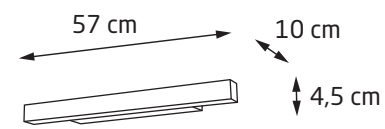

LINEAR

		LED int(W)	INC	⚡	adj°	☀️	🌈	CRI	IP	🔺	🌀	3D
W0263	WH	18W	✓	230V	—	1300lm	4000K	80+	IP44	100°	TRIAC	✓
W0264	BK	18W	✓	230V	—	1300lm	4000K	80+	IP44	100°	TRIAC	✓

LINEAR

		LED int(W)	INC	⚡	adj°	☀️	🌈	CRI	IP	🔺	🌀	3D
W0265	WH	36W	✓	230V	—	2600lm	4000K	80+	IP44	100°	TRIAC	✓
W0266	BK	36W	✓	230V	—	2600lm	4000K	80+	IP44	100°	TRIAC	✓