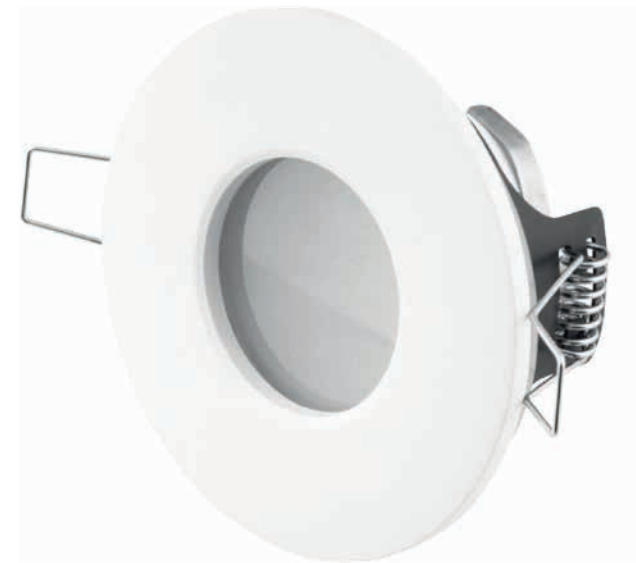

AQUA

H0044	WH	GU5.3 *	35W	230V	—	IP65	—	Ø 70mm	✓
H0045	PCR	GU5.3 *	35W	230V	—	IP65	—	Ø 70mm	✓

** - wymaga zastosowania zasilacza 12V