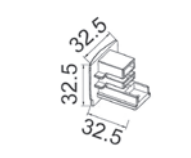

MHT1-P15-BK **BK**

ZAWIESIE LINKOWE 1,5M
TRACK SUSPENSION WITHOUT CLAMP 1,5M

MHT1-P15-WH **WH**