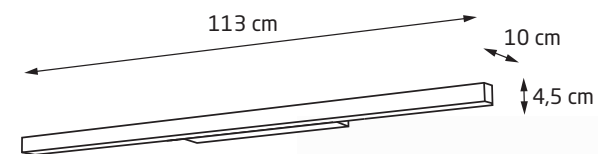

3D

✓

LINEAR

		LED int(W)	INC	⚡	adj°	☀️	🌈	CRI	IP	🔺	🌀	3D
W0263	WH	18W	✓	230V	—	1300lm	4000K	80+	IP44	100°	TRIAC	✓
W0264	BK	18W	✓	230V	—	1300lm	4000K	80+	IP44	100°	TRIAC	✓

LINEAR

		LED int(W)	INC	⚡	adj°	☀️	🌈	CRI	IP	🔺	🌀	3D
W0265	WH	36W	✓	230V	—	2600lm	4000K	80+	IP44	100°	TRIAC	✓
W0266	BK	36W	✓	230V	—	2600lm	4000K	80+	IP44	100°	TRIAC	✓