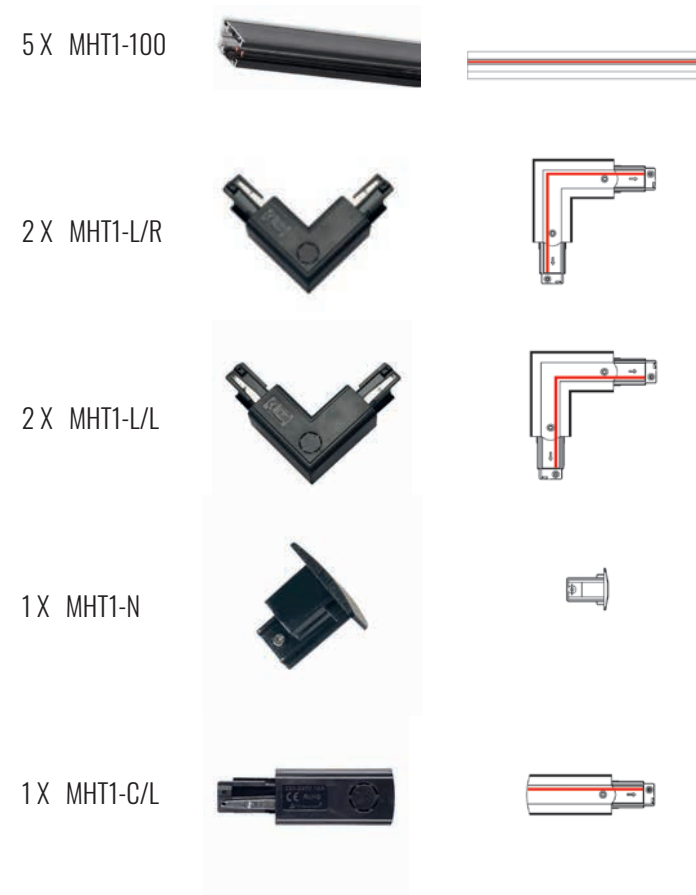

UŻYTE KOMPONENTY/COMPONENTS USED: