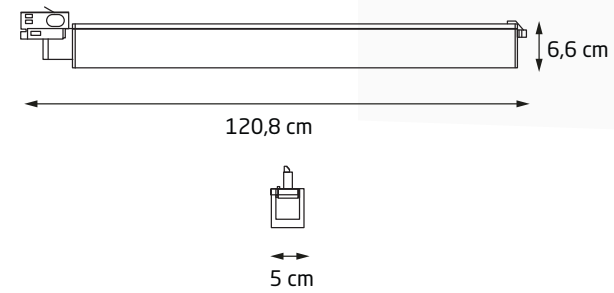

LINEAR		LED int(W)	INC	⚡	adj°	☀️	🌈	CRI	💧	📐	📦	IES	
S0010	WH	36W	✓	230V	—	3400lm	4000K	80	IP20	100°	—	✓	✓
S0008	BK	36W	✓	230V	—	3400lm	4000K	80	IP20	100°	—	✓	✓