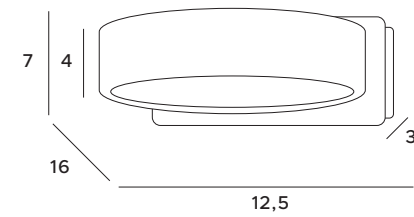

TOKYO

		LED int(W)	INC	⚡	adj°	☀️	🌈	CRI	💧	🔺	🌀	3D
W0166	WH	4,5W	✓	230V	—	310lm	3000K	90	IP23	—	—	✓
W0167	BK	4,5W	✓	230V	—	310lm	3000K	90	IP23	—	—	✓