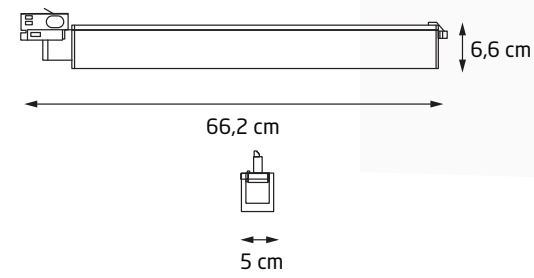

LINEAR		LED int(W)	INC	⚡	adj°	☀️	🌈	CRI	💧	📐	📦	IES	
S0009	WH	18W	✓	230V	—	1700lm	4000K	80	IP20	100°	—	✓	✓
S0007	BK	18W	✓	230V	—	1700lm	4000K	80	IP20	100°	—	✓	✓