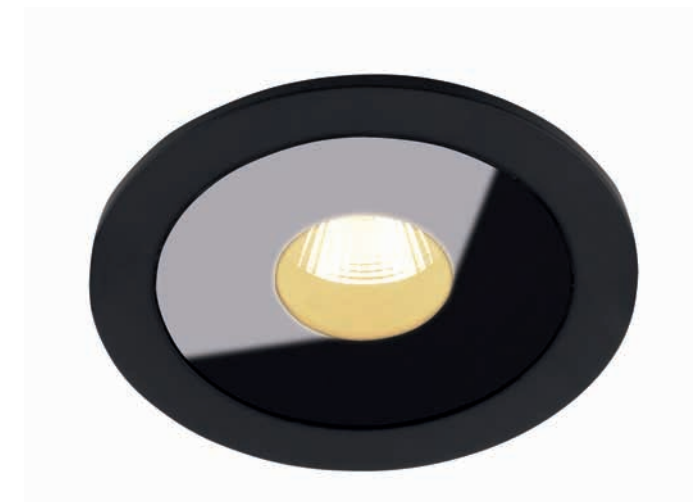

PLAZMA

		LED Int(W)	INC	⚡	adj°	☀️	🌈	CRI	💧	📐	🌀	📦	IES	
H0089	WH	13W	✓	230V	—	572lm	3000K	90	IP54	20°	—	Ø 80mm	✓	✓
H0088	BK	13W	✓	230V	—	572lm	3000K	90	IP54	20°	—	Ø 80mm	✓	✓