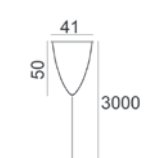

MHT1-P30-WH **WH**

MHT1-P50-BK **BK**

ZAWIESIE LINKOWE 5M
TRACK SUSPENSION WITHOUT CLAMP 5M

MHT1-P50-WH **WH**

MHT1-P1-BK **BK**

UCHWYT DO SZYN KRÓTKI
STANDARD
SHORT CLAMP FOR TRACK

MHT1-P1-WH **WH**

MHT1-P2-BK **BK**