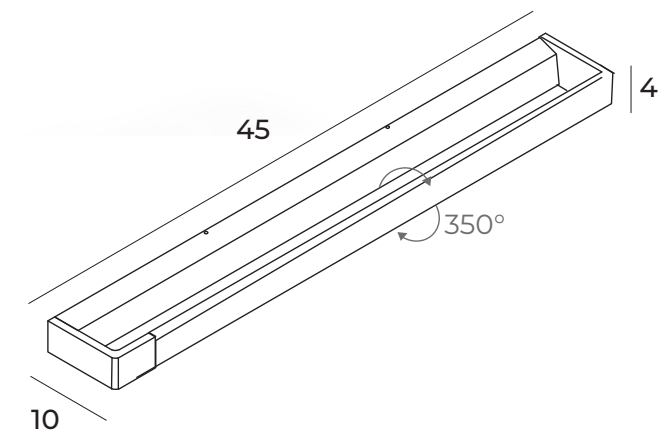

FLINK

W0306

WH

LED
int(0)

INC

⚡

adj°

☀️

🌈

CRI

💧

📐

📦

12W

✓

230V

✓

960lm

3000K

80+

IP44

350°

—

✓

W0307

BK

12W

✓

230V

✓

960lm

3000K

80+

IP44

350°

—

✓

W0318

PG

12W

✓

230V

✓

960lm

3000K

80+

IP44

350°

—

✓