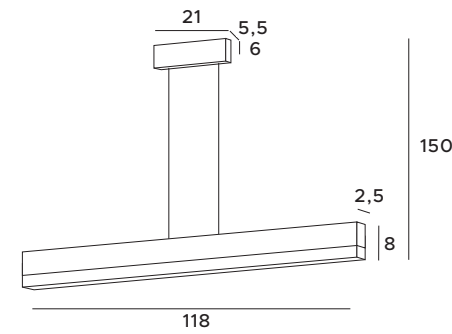

HARD

P0452

BK

LED

48W

INC

✓

230V

✓

3360lm

3000K

90

IP20

110°

—

✓

RAPID

P0155

WH

LED

1 X 36W

INC

✓

230V

✓

2590lm

3000K

80

IP32

—

—

✓