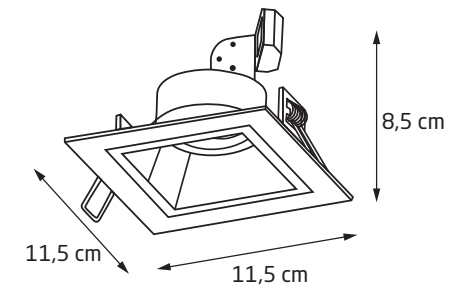

HIT I

H0080	WH	GU10	50W	230V	—	IP20	OPT. 100mm x 100mm ✓
H0090	BK	GU10	50W	230V	—	IP20	OPT. 100mm x 100mm ✓

HIT II

H0081	WH	GU10	2 x 50W	230V	—	IP20	OPT. 195mm x 100mm ✓
H0091	BK	GU10	2 x 50W	230V	—	IP20	OPT. 195mm x 100mm ✓