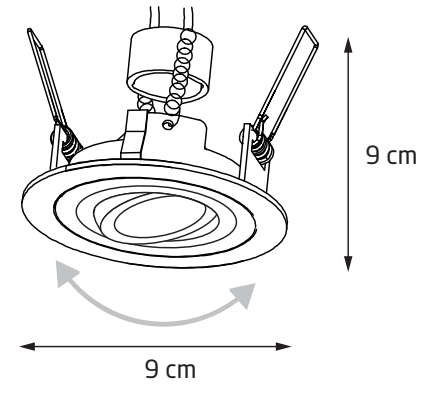

SIGNAL I

H0084	WH	GU10	50W	230V	✓	IP20	OPT.	Ø 82mm	✓
H0086	BK	GU10	50W	230V	✓	IP20	OPT.	Ø 82mm	✓

SIGNAL II

H0083	WH	GU10	2 x 50W	230V	✓	IP20	OPT.	2 x Ø 82mm	✓
H0087	BK	GU10	2 x 50W	230V	✓	IP20	OPT.	2 x Ø 82mm	✓