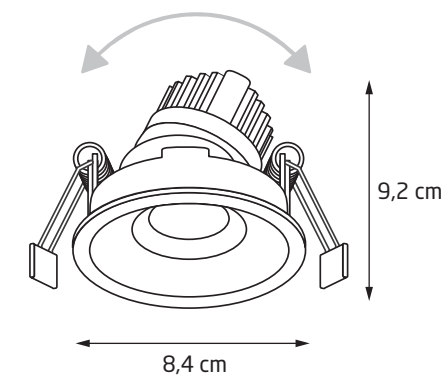

H0106 + RH0106/RH0107
BLACK GOLD WHITE

H0107 + RH0106/RH0107
BLACK GOLD WHITE

GALEXO

		LED Int(W)	INC	⚡	adj°	☀️	🌈	CRI	💧	📐	🔍	🌙	3D	IES	
H0106	WH	7W	✓	230V	✓	572lm	3000K	90	IP20	38°	—*	Ø 75mm	—*	✓	✓
H0107	BK	7W	✓	230V	✓	572lm	3000K	90	IP20	38°	—*	Ø 75mm	—*	✓	✓
RH0106/H0107	WH													✓	
RH0106/H0107	BK													✓	
RH0106/H0107	SG													✓	

—* nie zawiera pierścienia w komplecie