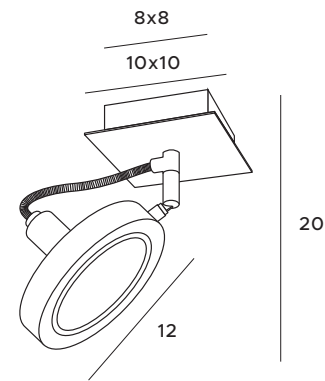

3D

✓

LINEAR

		LED int(W)	INC	⚡	adj°	☀️	🌈	CRI	IP	🔺	🌀	3D
W0263	WH	18W	✓	230V	—	1300lm	4000K	80+	IP44	100°	TRIAC	✓
W0264	BK	18W	✓	230V	—	1300lm	4000K	80+	IP44	100°	TRIAC	✓

LINEAR

		LED int(W)	INC	⚡	adj°	☀️	🌈	CRI	IP	🔺	🌀	3D
W0265	WH	36W	✓	230V	—	2600lm	4000K	80+	IP44	100°	TRIAC	✓
W0266	BK	36W	✓	230V	—	2600lm	4000K	80+	IP44	100°	TRIAC	✓