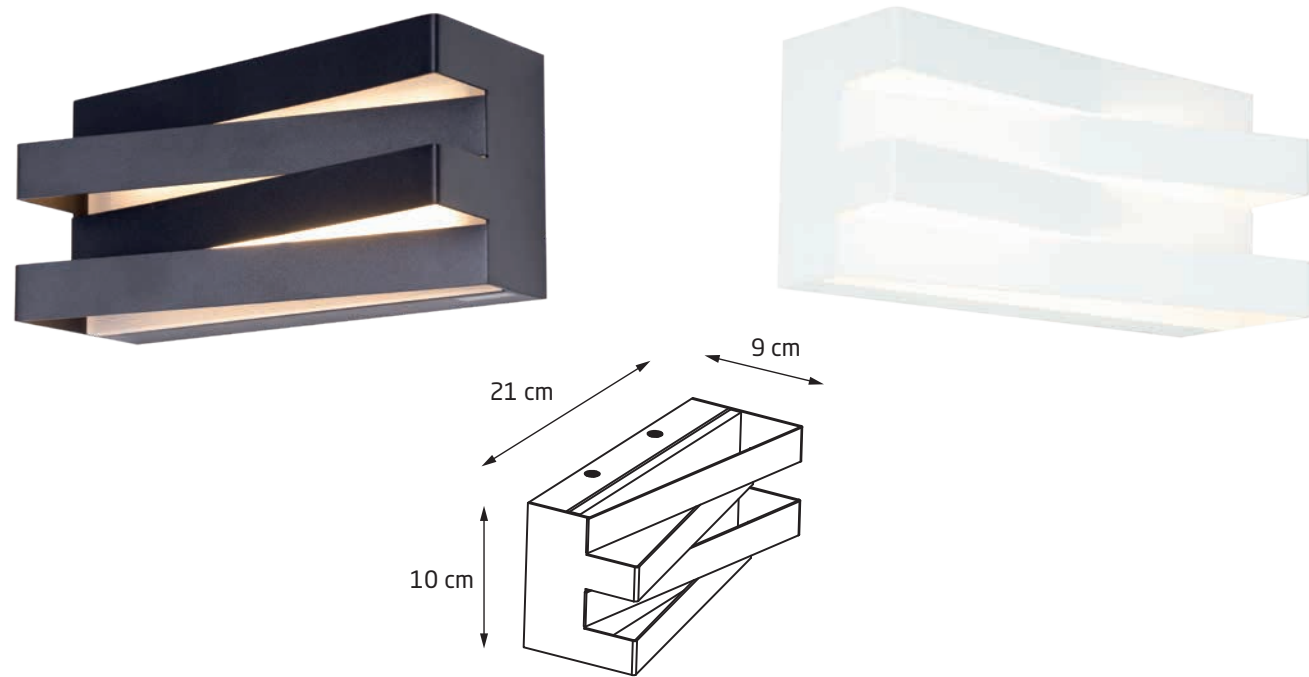

ARAXA

	LED Int(W)	INC	⚡	adj°	☀️	🌈	CRI	💧	🔺	⊙	3D	IES	
W0177	WH	12W	✓	230V	—	600lm	3000K	80	IP20	—	—	✓	✓
W0178	BK	12W	✓	230V	—	600lm	3000K	80	IP20	—	—	✓	✓