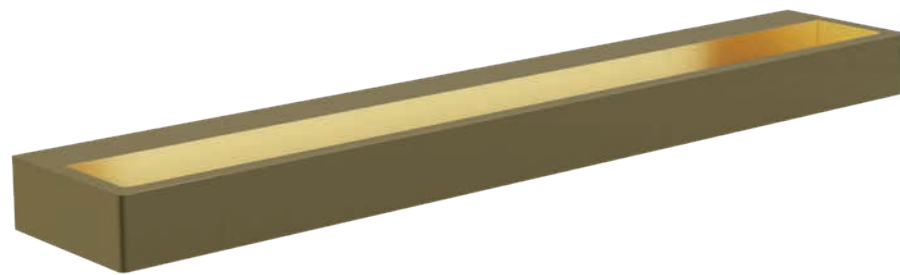

NEW

FLINK

		LED int(W)	INC	⚡	adj°	☀️	🌈	CRI	💧	📐	🔄	3D
W0308	WH	18W	✓	230V	✓	1700lm	3000K	80+	IP44	350°	—	✓
W0309	BK	18W	✓	230V	✓	1700lm	3000K	80+	IP44	350°	—	✓
W0319	PG	18W	✓	230V	✓	1700lm	3000K	80+	IP44	350°	—	✓