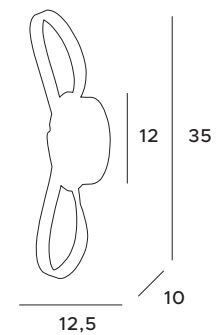

HUGO

	LED int(W)	INC	⚡	adj°	☀️	🌈	CRI	💧	🔺	🌀	3D	IES	
W0054	BK	5W	✓	230V	—	488lm	3000K	90+	IP20	—	—	✓	✓
W0053	PCR	5W	✓	230V	—	488lm	3000K	90+	IP20	—	—	✓	✓

INFINITY

	LED int(W)	INC	⚡	adj°	☀️	🌈	CRI	💧	🔺	🌀	3D	
W1590	PCR	9W	✓	230V	—	720lm	3000K	80	IP20	115°	—	✓