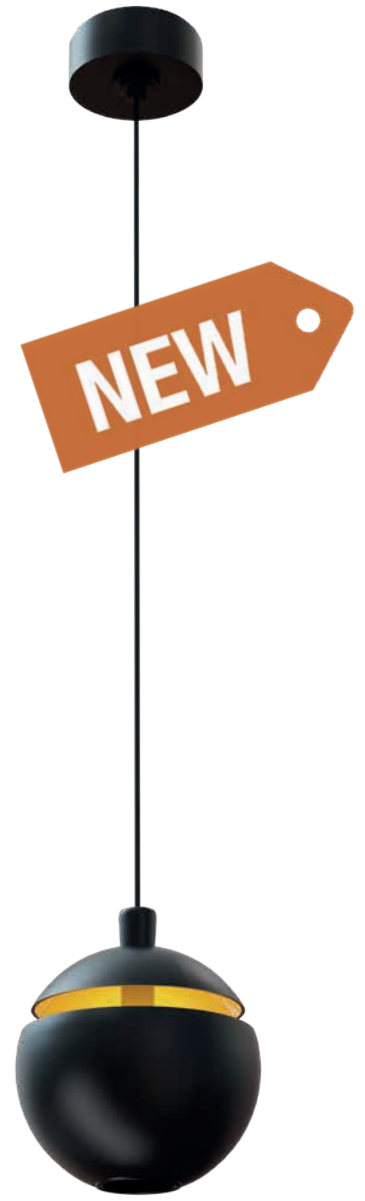

P0472

COMETSHINE

			LED Int(W)	INC	⚡	adj°	☀	🌈	CRI	💧	📐	📐	📐
P0471	BK	PG	3W + 5W	✓	230V	—	480lm	3000K	90	IP20	38°	—	✓
P0472	BK	PG	3W + 5W	✓	230V	—	480lm	3000K	90	IP20	38°	—	✓