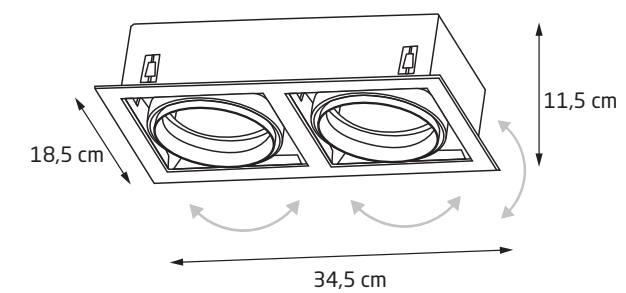

MATRIX II

	Color	Light Type	Power	Voltage	Adjustable	IP Rating	Beam Angle	Dimensions	3D
H0060	WH	AR111 GU10	2 x 50W	230V	✓	IP20	OPT. 330mm X 170mm	✓	
H0049	BK	AR111 GU10	2 x 50W	230V	✓	IP20	OPT. 330mm X 170mm	✓