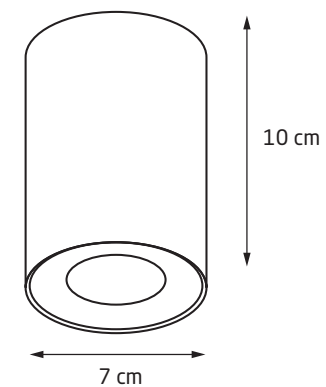

BASIC ROUND								
C0085	WH	GU10	2 x 50W	230V	✓	IP20	OPT.	✓
C0086	BK	GU10	2 x 50W	230V	✓	IP20	OPT.	✓

BASIC SQUARE

C0070	WH	GU10	50W	230V	✓	IP20	OPT.	✓
C0071	BK	GU10	50W	230V	✓	IP20	OPT.	✓

BASIC SQUARE

C0088	WH	GU10	2 x 50W	230V	✓	IP20	OPT.	✓
C0089	BK	GU10	2 x 50W	230V	✓	IP20	OPT.	✓