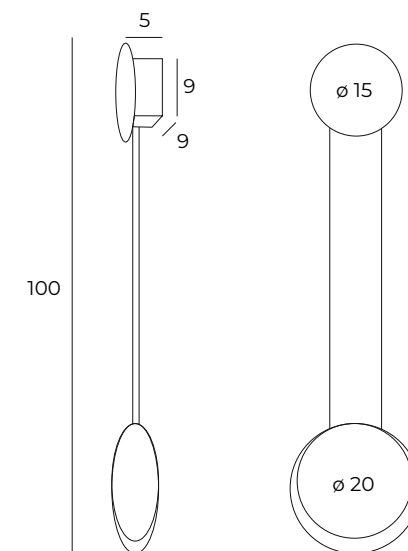

SUNSET

W0327

BK

LED
100lm/W

INC
✓

230V

adj°
—

360lm

3000K

85
CRI

IP20

—

—

✓

3D