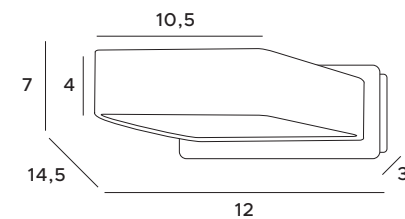

TOKYO

		LED int(W)	INC	⚡	adj°	☀️	🌈	CRI	💧	🔺	🌀	3D
W0168	WH	4,5W	✓	230V	—	310lm	3000K	90	IP23	—	—	✓