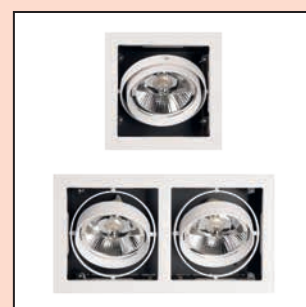

LAMPY NATYKOWE / SURFACE MOUNTED

LAMPY WPUSTOWE / RECESSED

MATRIX
67