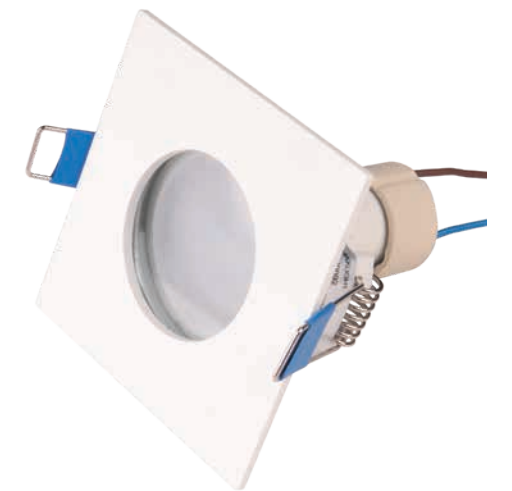

SHINEMAKER

		LED Int(W)	INC	⚡	adj°	☀️	🌈	CRI	💧	📐	🌀	👁️	📦	IES	
H0119	WH	15W	✓	230V	✓	1327lm	3000K	90+	IP20	36°	TRIAC	Ø 68mm	✓	✓	✓
H0120	BK	15W	✓	230V	✓	1327lm	3000K	90+	IP20	36°	TRIAC	Ø 68mm	✓	✓	✓
HONEYCOMB													✓		
RING GOLD	SG													✓	

SIGNAL I

H0084	WH	GU10	50W	230V	✓	IP20	OPT.	Ø 82mm	✓
H0086	BK	GU10	50W	230V	✓	IP20	OPT.	Ø 82mm	✓

SIGNAL II

H0083	WH	GU10	2 x 50W	230V	✓	IP20	OPT.	2 x Ø 82mm	✓
H0087	BK	GU10	2 x 50W	230V	✓	IP20	OPT.	2 x Ø 82mm	✓