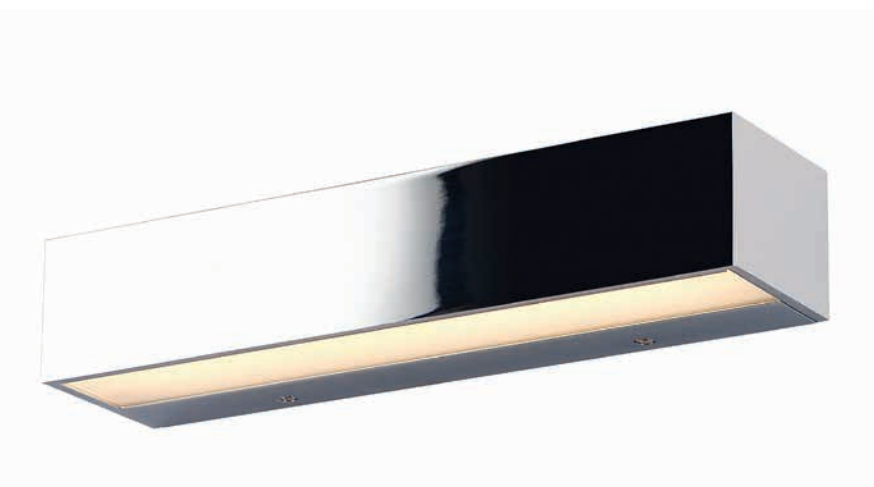

KROM

W0225

PCR

LED
int(W)

8,6W

INC

✓

⚡

230V

adj°

—

☀️

516lm

☀️

3000K

CRI

90

💧

IP20

📐

36°

⊖

—

3D

✓

MAXIM

W0161

WH

LED
int(W)

7,5W

INC

✓

⚡

230V

adj°

—

☀️

500lm

☀️

3000K

CRI

90

💧

IP20

📐

36°

⊖

—

3D

✓