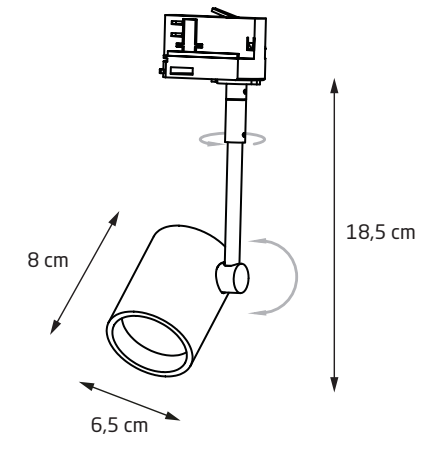

OTIUM								
S0004	WH	GU10	50W	230V	✓	IP20	OPT.	✓
S0003	BK	GU10	50W	230V	✓	IP20	OPT.	✓