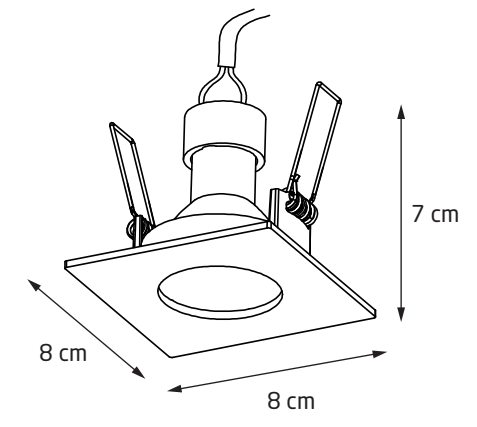

SIGNAL I

H0084	WH	GU10	50W	230V	✓	IP20	OPT.	Ø 82mm	✓
H0086	BK	GU10	50W	230V	✓	IP20	OPT.	Ø 82mm	✓

SIGNAL II

H0083	WH	GU10	2 x 50W	230V	✓	IP20	OPT.	2 x Ø 82mm	✓
H0087	BK	GU10	2 x 50W	230V	✓	IP20	OPT.	2 x Ø 82mm	✓