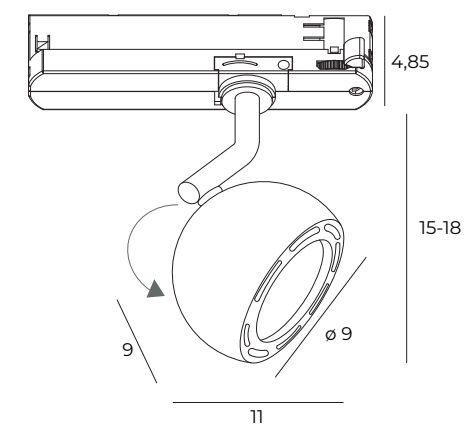

HOSHI

S0019

WH

LED
15W

INC

230V

adj°

1275lm

3000K

CRI
90+

IP
IP32

36°

—

✓

S0020

BK

LED
15W

INC

230V

adj°

1275lm

3000K

CRI
90+

IP
IP32

36°

—

✓