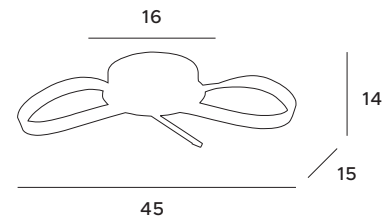

HARD

C0192

BK

LED
int(W)

35W

INC

230V

adj°

2450lm

3000K

CRI

90

IP32

110°

—

3D

INFINITY

C0099

PCR

LED
int(W)

14W

INC

230V

adj°

1120lm

3000K

CRI

80

IP20

115°

—

3D