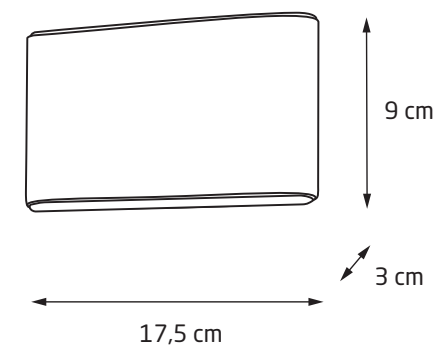

ZONE

W0200

WH	LED int(W)	INC	230V	adj°	470lm	3000K	CRI 90	IP44		
	6W	✓		—				—	✓	

ZONE

W0201

WH	LED int(W)	INC	230V	adj°	626lm	3000K	CRI 90	IP44		
	8W	✓		—				—	✓