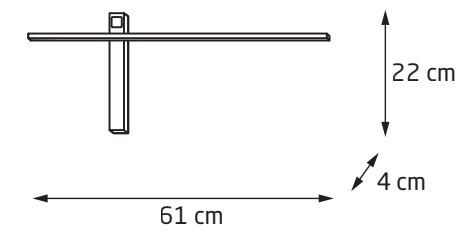

SABRE

W0281

BK

LED
int(W)

6W

INC

✓

230V

adj°

—

420lm

3000K

CRI

90

IP

IP23

—

✓*

3D

✓

SABRE

W0283

BK

LED
int(W)

10W

INC

✓

230V

adj°

—

700lm

3000K

CRI

90

IP

IP23

—

✓*

3D

✓

—* dotykowy włącznik ściemniania/dimmable touch switch