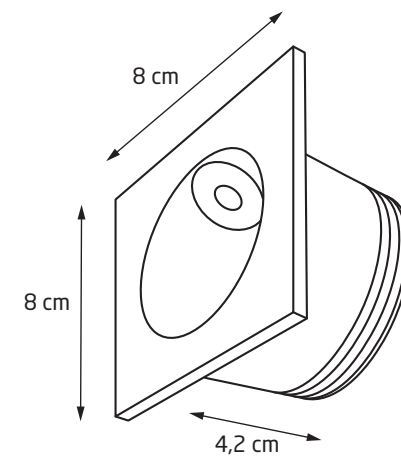

TIME

H0074

WH	LED int(w)	2W	230V	adj°	160lm	3000K	CRI 80	IP54	—	—	Ø 65mm	3D

TIME

H0073

WH	LED int(w)	2W	230V	adj°	160lm	3000K	CRI 80	IP54	—	—	Ø 65mm	3D