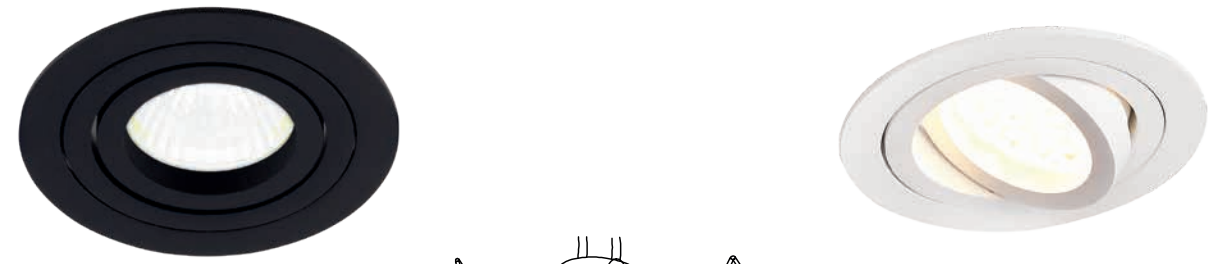

SIGNAL I

H0084	WH	GU10	50W	230V	✓	IP20	OPT.	Ø 82mm	✓
H0086	BK	GU10	50W	230V	✓	IP20	OPT.	Ø 82mm	✓

SIGNAL II

H0083	WH	GU10	2 x 50W	230V	✓	IP20	OPT.	2 x Ø 82mm	✓
H0087	BK	GU10	2 x 50W	230V	✓	IP20	OPT.	2 x Ø 82mm	✓