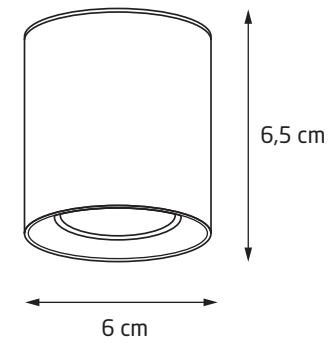

SHINEMAKER

		LED int(W)	INC	⚡	adj*	☀️	🌈	CRI	💧	🔺	🌀	👁️	3D	IES
C0209	WH	15W	✓	230V	✓	1327lm	3000K	90+	IP20	36°	TRIAC	✓	✓	✓
C0210	BK	15W	✓	230V	✓	1327lm	3000K	90+	IP20	36°	TRIAC	✓	✓	✓
HONEYCOMB												✓		
RING GOLD	SG											✓		