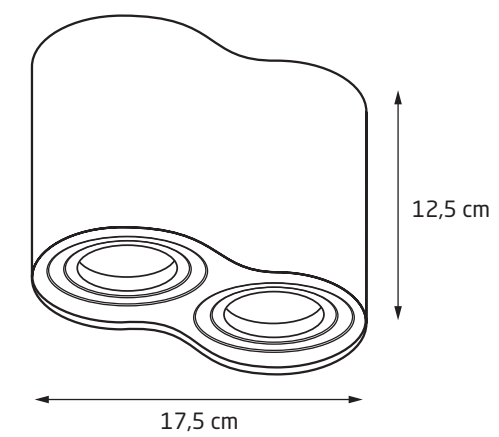

—

✓

—

BARRO								
C0113	WH	GU10	2 x 50W	230V	✓	IP20	OPT.	✓
C0114	BK	GU10	2 x 50W	230V	✓	IP20	OPT.	✓

BARRO								
C0036	WH	GU10	50W	230V	✓	IP20	OPT.	✓
C0035	BK	GU10	50W	230V	✓	IP20	OPT.	✓

BASIC ROUND								
C0067	WH	GU10	50W	230V	✓	IP20	OPT.	✓
C0068	BK	GU10	50W	230V	✓	IP20	OPT.	✓