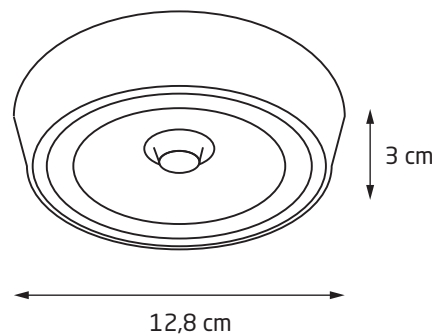

BASIC ROUND								
C0085	WH	GU10	2 x 50W	230V	✓	IP20	OPT.	✓
C0086	BK	GU10	2 x 50W	230V	✓	IP20	OPT.	✓

BASIC SQUARE

C0070	WH	GU10	50W	230V	✓	IP20	OPT.	✓
C0071	BK	GU10	50W	230V	✓	IP20	OPT.	✓

BASIC SQUARE

C0088	WH	GU10	2 x 50W	230V	✓	IP20	OPT.	✓
C0089	BK	GU10	2 x 50W	230V	✓	IP20	OPT.	✓