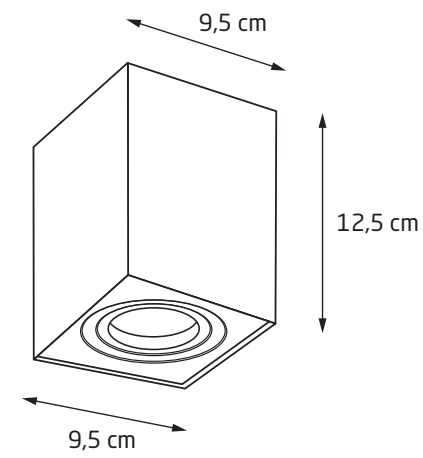

BASIC SQUARE

C0070	WH	GU10	50W	230V	✓	IP20	OPT.	✓
C0071	BK	GU10	50W	230V	✓	IP20	OPT.	✓

BASIC SQUARE

C0088	WH	GU10	2 x 50W	230V	✓	IP20	OPT.	✓
C0089	BK	GU10	2 x 50W	230V	✓	IP20	OPT.	✓