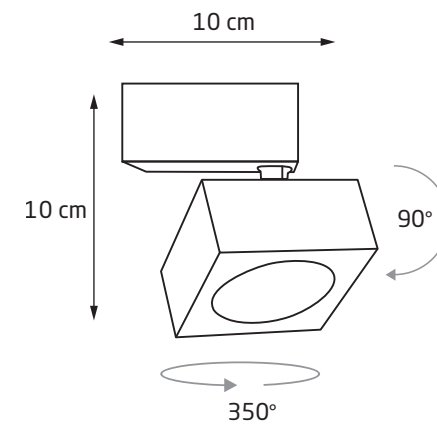

SYSTEMY SZYNOWE
PRZYKŁADY
180-185

MHT1-P50-BK
/MHT1-P50-WH
186

MHT1-P1-BK
/MHT1-P1-WH
186

MHT1-P2-BK
/MHT1-P2-WH
186

MHT1-T/L-BK
/MHT1-T/L-WH
186

LAMPY NATYNKOWE
/
SURFACE MOUNTED

FORM								
C0107	PCR	GU10	50W	230V	—	IP65	OPT.	✓
C0215	WH	GU10	50W	230V	—	IP65	OPT.	✓
C0216	BK	GU10	50W	230V	—	IP65	OPT.	✓
C0217	SG	GU10	50W	230V	—	IP65	OPT.	✓