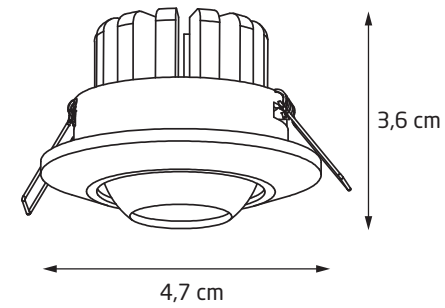

YUCA FIXED

	LED int(W)	INC	⚡	adj°	☀️	🌈	CRI	💧	📐	🌀	🔌	3D	IES	
H0102	WH	3W	✓	230V	—	250lm	3000K	80	IP20	45°	—	Ø 40mm	✓	✓
H0103	BK	3W	✓	230V	—	250lm	3000K	80	IP20	45°	—	Ø 40mm	✓	✓

**YUCA
ROUND TILTED**

	LED int(W)	INC	⚡	adj°	☀️	🌈	CRI	💧	📐	🌀	🔌	3D	IES	
H0104	WH	3W	✓	230V	✓	250lm	3000K	80	IP20	45°	—	Ø 45mm	✓	✓
H0105	BK	3W	✓	230V	✓	250lm	3000K	80	IP20	45°	—	Ø 45mm	✓	✓