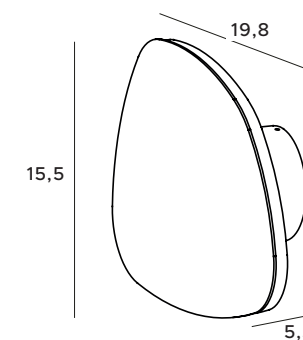

PUZZLE

		LED int(W)	INC	⚡	adj^o	☀	☀	CRI	💧	🌀	3D

W0299	WH	5W	✓	230V	—	300lm	3000K	90	IP20	—	✓

W0300	BK	5W	✓	230V	—	300lm	3000K	90	IP20	—	✓