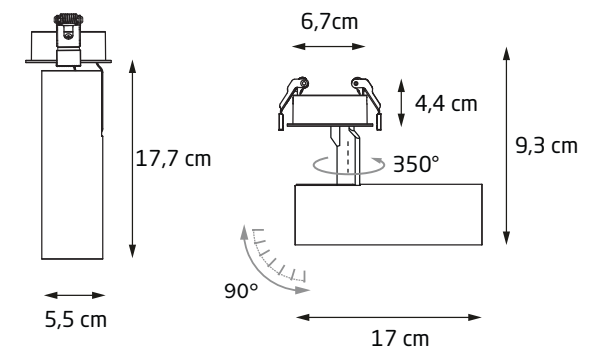

SHINEMAKER

		LED Int(W)	INC	⚡	adj°	☀️	🌈	CRI	💧	📐	🌀	👁️	📦	IES	
H0119	WH	15W	✓	230V	✓	1327lm	3000K	90+	IP20	36°	TRIAC	Ø 68mm	✓	✓	✓
H0120	BK	15W	✓	230V	✓	1327lm	3000K	90+	IP20	36°	TRIAC	Ø 68mm	✓	✓	✓
HONEYCOMB													✓		
RING GOLD	SG													✓