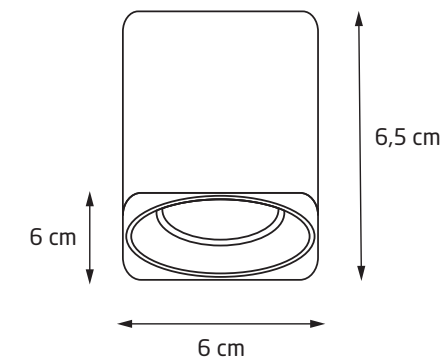

TUB

		LED Int(W)	INC	⚡	adj°	☀️	🌈	CRI	💧	📐	🌀	📐	📐	IES
C0155	WH	7W	—	230V	—	572lm	3000K	80	IP20	35°	—	✓	✓	✓
C0211	BK	7W	—	230V	—	572lm	3000K	80	IP20	35°	—	✓	✓	✓
RC0155/C0156	WH											✓		
RC0155/C0156	BK											✓		
RC0155/C0156	SG											✓