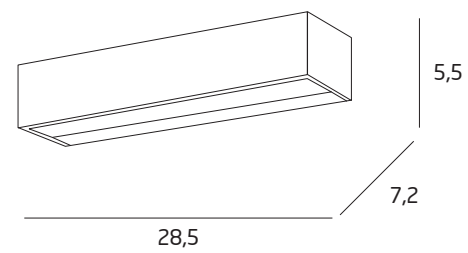

KROM

W0225

PCR

LED
int(W)

8,6W

INC

✓

⚡

230V

adj°

—

☀️

516lm

☀️

3000K

CRI

90

💧

IP20

📐

36°

⊖

—

3D

✓

MAXIM

W0161

WH

LED
int(W)

7,5W

INC

✓

⚡

230V

adj°

—

☀️

500lm

☀️

3000K

CRI

90

💧

IP20

📐

36°

⊖

—

3D

✓