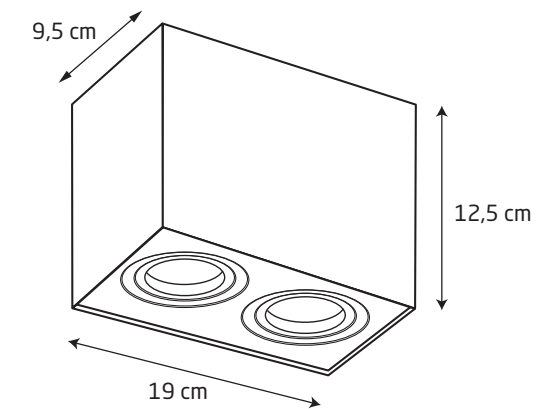

BASIC SQUARE

C0070	WH	GU10	50W	230V	✓	IP20	OPT.	✓
C0071	BK	GU10	50W	230V	✓	IP20	OPT.	✓

BASIC SQUARE

C0088	WH	GU10	2 x 50W	230V	✓	IP20	OPT.	✓
C0089	BK	GU10	2 x 50W	230V	✓	IP20	OPT.	✓