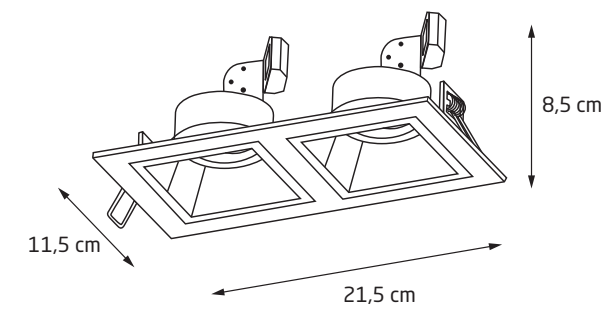

HIT I

H0080	WH	GU10	50W	230V	—	IP20	OPT. 100mm x 100mm ✓
H0090	BK	GU10	50W	230V	—	IP20	OPT. 100mm x 100mm ✓