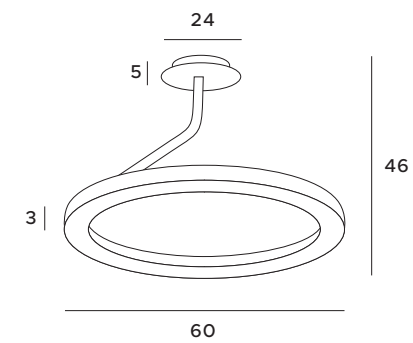

P0471

P0472

COMETSHINE

			LED Int(W)	INC	⚡	adj°	☀	🌈	CRI	💧	📐	📐	📐
P0471	BK	PG	3W + 5W	✓	230V	—	480lm	3000K	90	IP20	38°	—	✓
P0472	BK	PG	3W + 5W	✓	230V	—	480lm	3000K	90	IP20	38°	—	✓

ANGEL

P0153

WH

LED
Int(W)