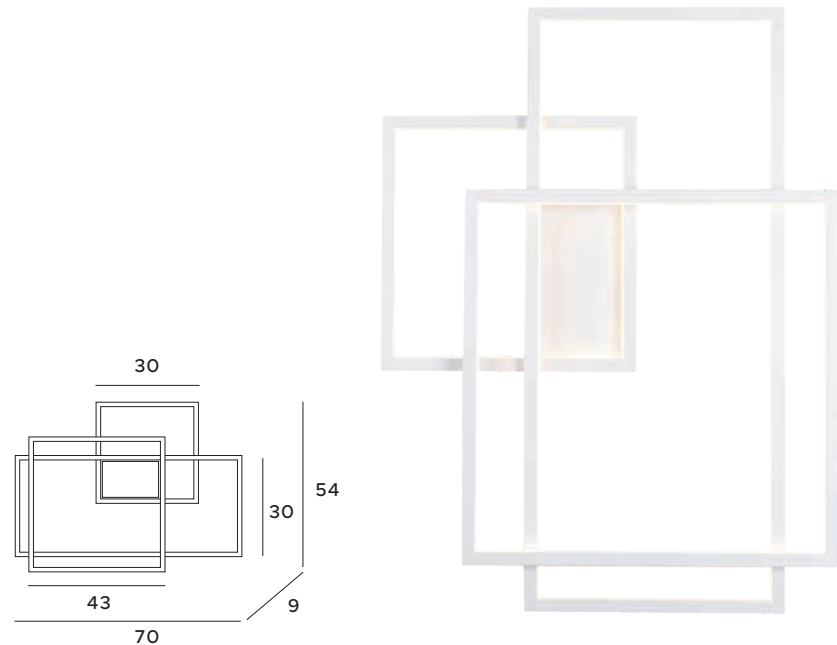

GEOMETRIC

	LED int(W)	INC	⚡	adj°	☀️	🌈	CRI	💧	📐	📦	
W0233D	BK 45W	✓	230V	—	2700lm	3000K	80	IP20	115°	✓	✓
W0234	WH 45W	✓	230V	—	2700lm	3000K	80	IP20	115°	—	✓

HANA

	LED int(W)	INC	⚡	adj°	☀️	🌈	CRI	💧	📐	📦	IES	
W0303	BK 6W	✓	230V	—	540lm	3000K	90+	IP20	115°	—	✓	✓
W0304	SG 6W	✓	230V	—	540lm	3000K	90+	IP20	115°	—	✓	✓