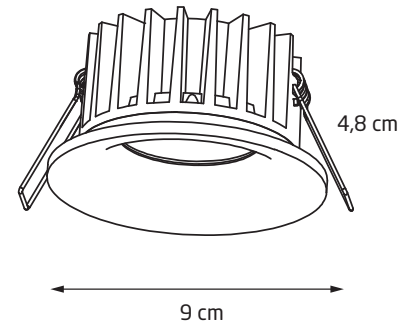

ARYA FIXED		LED int(W)	INC	⚡	adj°	☀️	🌈	CRI	IP	📐	🔌	📐	3D	IES
H0096	WH	8W	✓	230V	—	610lm	3000K	90	IP20	35°	TRIAC	Ø 80mm	✓	✓
H0097	BK	8W	✓	230V	—	610lm	3000K	90	IP20	35°	TRIAC	Ø 80mm	✓	✓