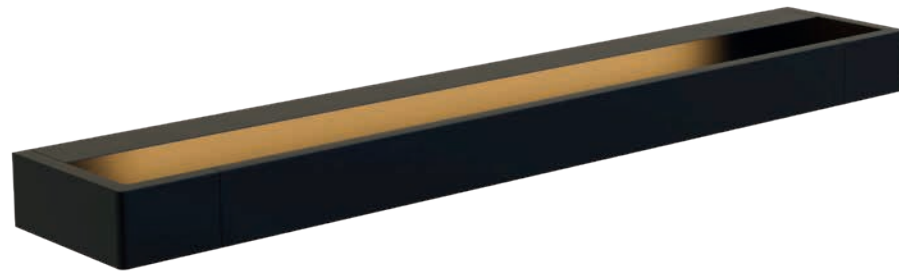

NEW

FLINK

		LED int(W)	INC	⚡	adj°	☀️	🌈	CRI	💧	📐	🔄	3D
W0308	WH	18W	✓	230V	✓	1700lm	3000K	80+	IP44	350°	—	✓
W0309	BK	18W	✓	230V	✓	1700lm	3000K	80+	IP44	350°	—	✓
W0319	PG	18W	✓	230V	✓	1700lm	3000K	80+	IP44	350°	—	✓