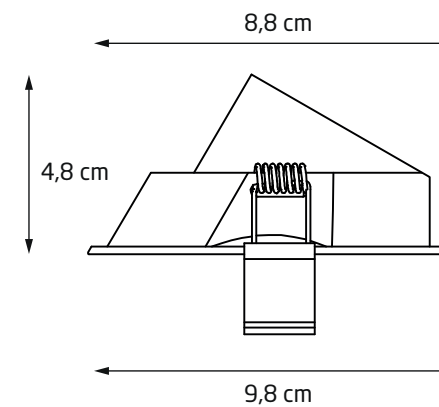

BELLATRIX SIDE

H0115	WH	LED MODULE H0112	230V	—*	IP20	60°	Ø 90mm
H0116	BK	LED MODULE H0112	230V	—*	IP20	60°	Ø 90mm

—* oprawa oświetlająca ścianę/wall washer fixture do oprawki można zastosować żarówkę GU10 Ø 50mm/ fixture is compatible with bulb GU10 Ø 50 mm